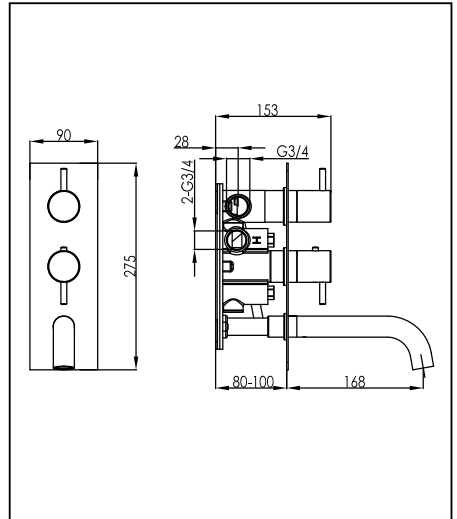

THERMOSTATIC 2 OUTLET SHOWER
VALVE WITH ATTACHED SPOUT

Coordinated Bathrooms Designed For You

Installation Steps

Dimension Drawing

Explosive drawing