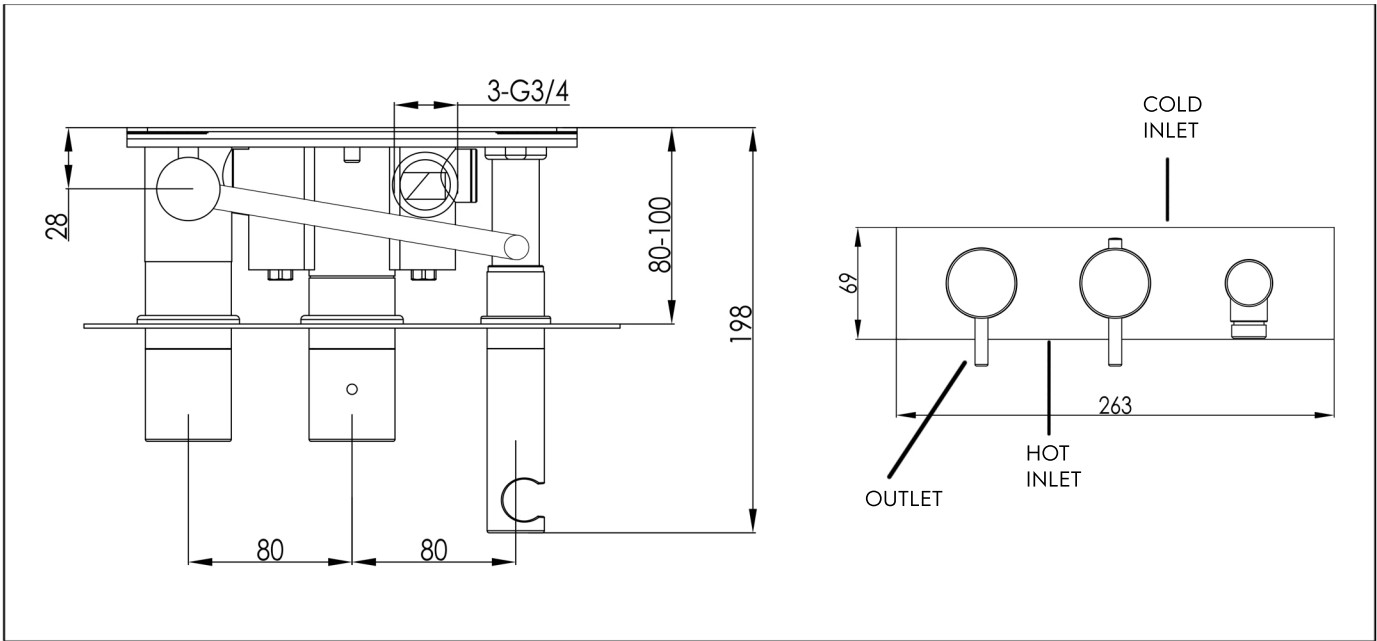

Technical Data Sheet

Product range: FLORENCE

Product code: 5868
Finishes Available: Chrome

Min Pressure:
MP 0.5

Approvals:
WRAS

Connections:
G3/4"

Warranty:
15 Years (5 on cartridges)

Flow Rate
Bath (Mix Water)
0.2Bar: 12L/min
0.5Bar: 17L/min
1Bar: 21L/min
2Bar: 28.5L/min
3Bar: 36L/min

Flow Rate
Shower (Mix Water)
0.2Bar: 4.8L/min
0.5Bar: 5.6L/min
1Bar: 7L/min
2Bar: 9.6L/min
3Bar: 12L/min