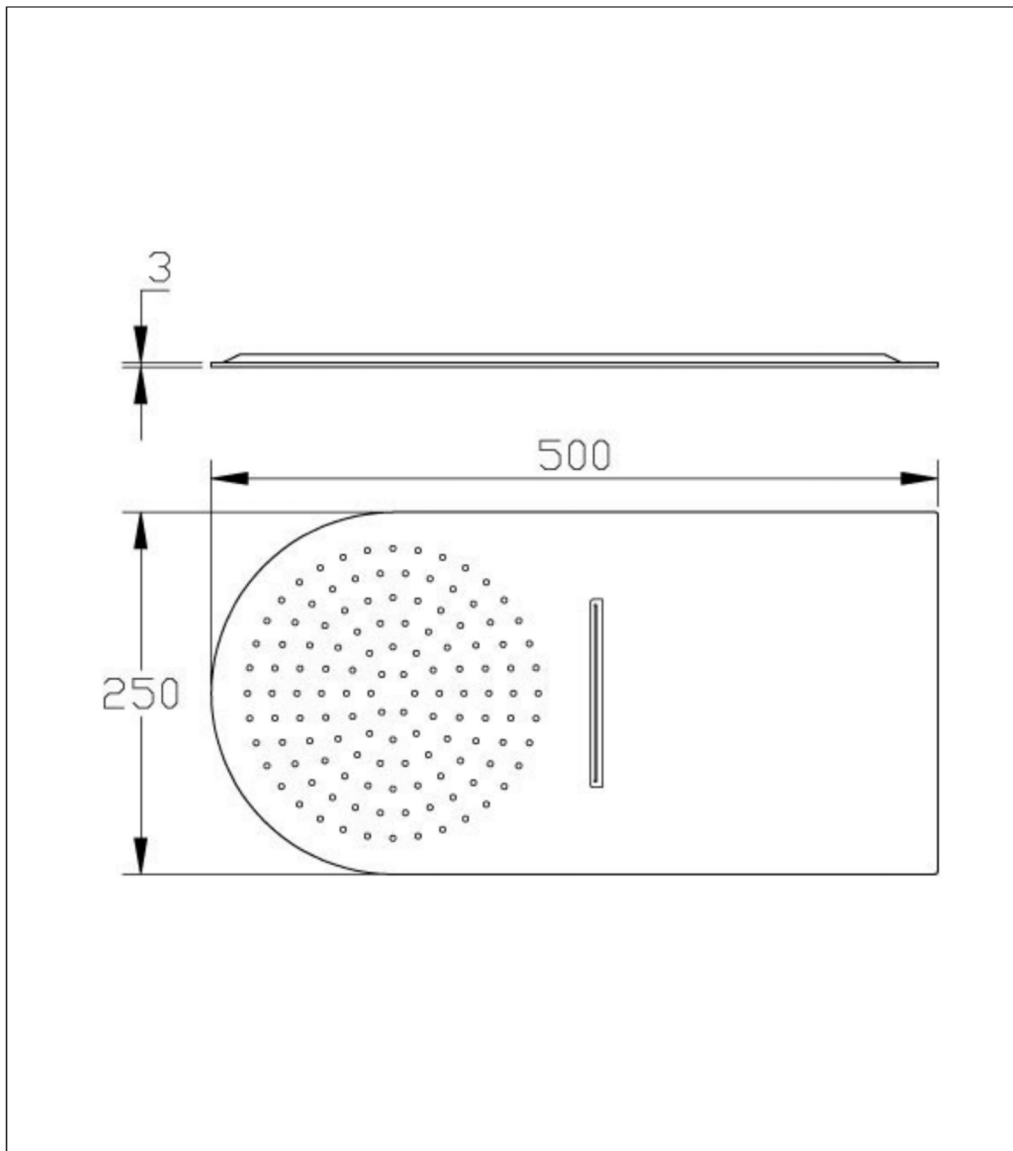

# Technical Data Sheet

Product range: OVERHEAD SHOWER

Product code: 58709

Finishes Available: Chrome

**Min Pressure:**  
HP 2

**Approvals:**  
N/A

**Connections:**  
G 1/2"

**Warranty:**  
15 Years

## Flow Rate