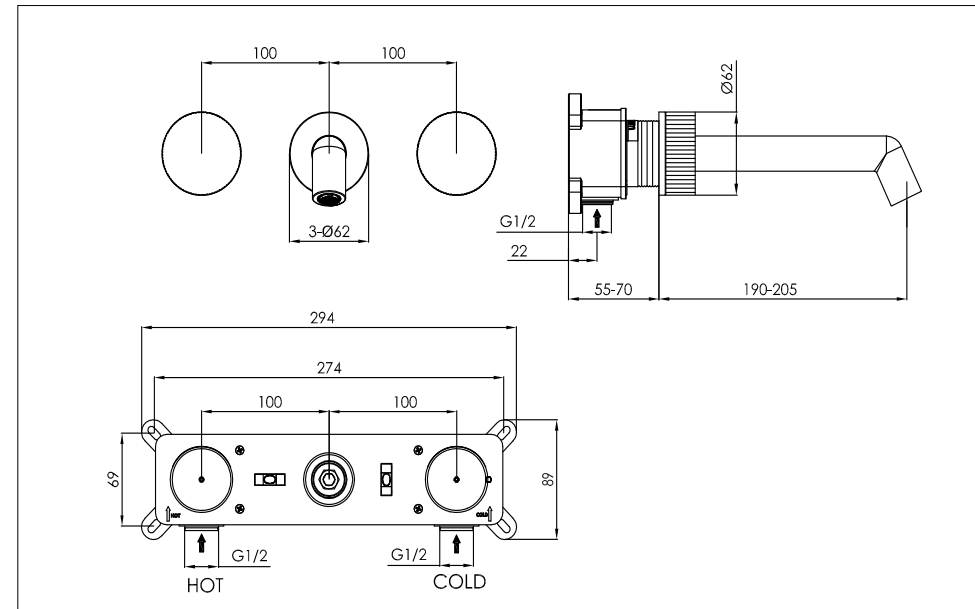

EVO 3 HOLE DESIGNER BASIN
MIXER WALL MOUNTED

Coordinated Bathrooms Designed For You

Installation Steps

Dimension Drawing

Explosive drawing