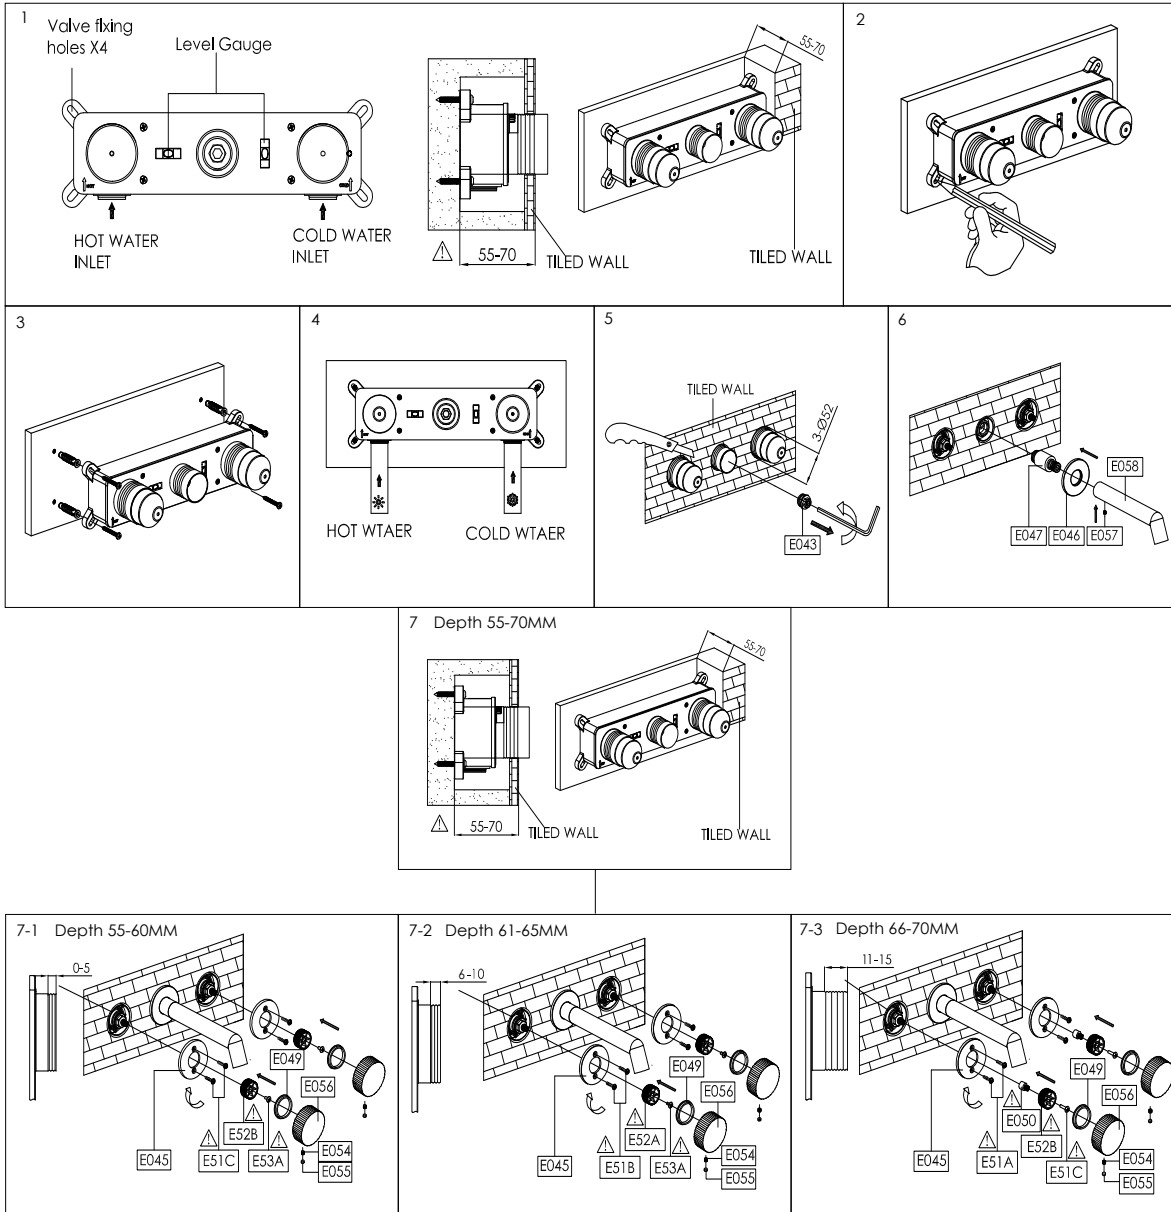

EVO 3 HOLE DESIGNER BASIN
MIXER WALL MOUNTED

Coordinated Bathrooms Designed For You

Installation Steps

Dimension Drawing

Explosive drawing