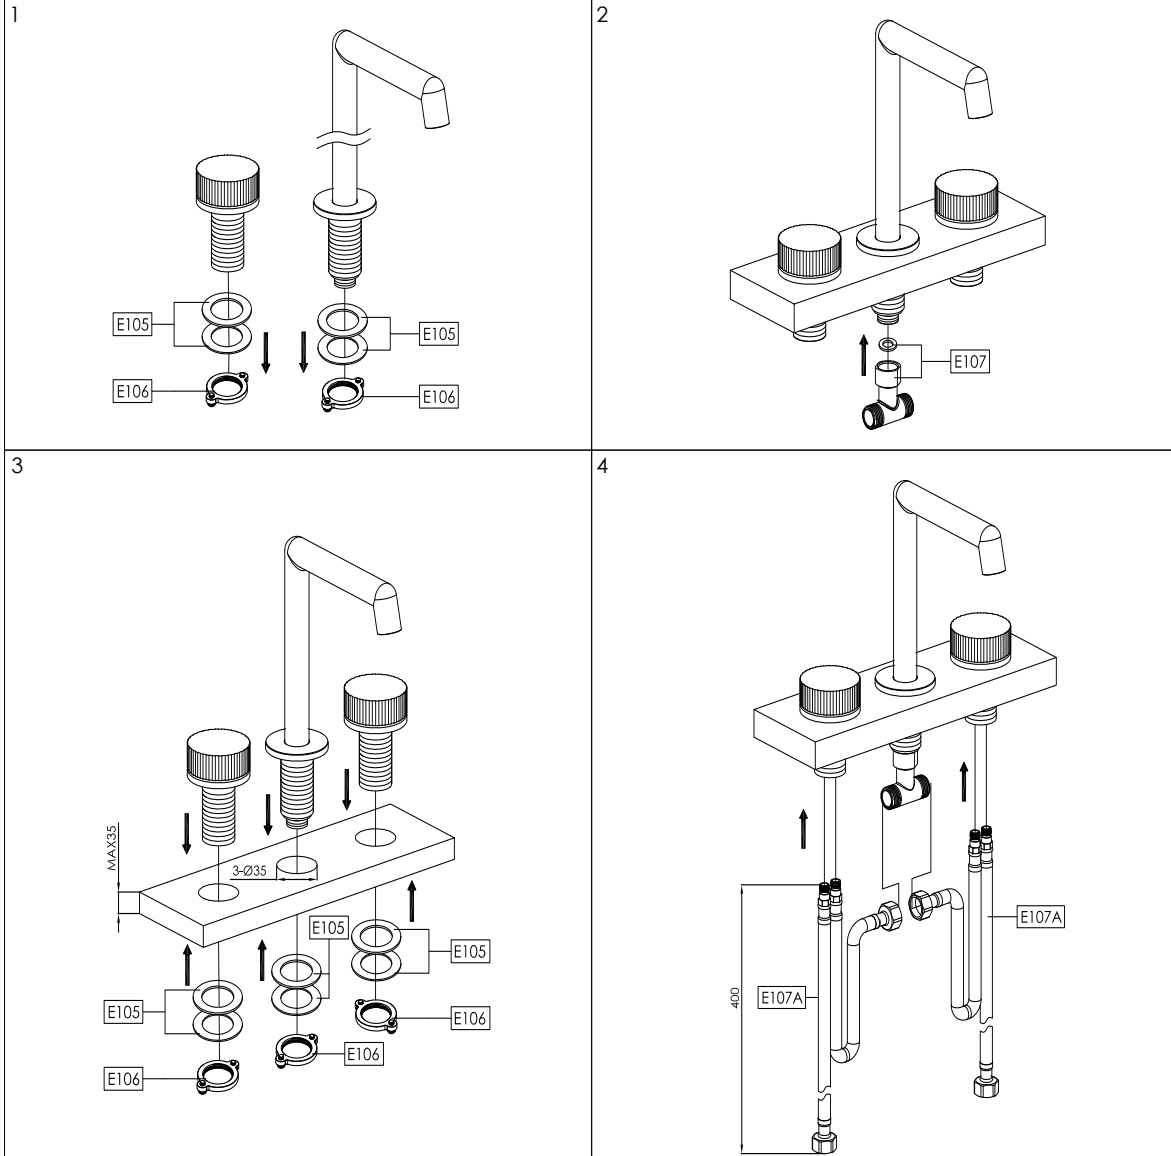

EVO 3 HOLE DECK MOUNTED BASIN MIXER

Coordinated Bathrooms Designed For You

Installation Steps

Dimension Drawing

Explosive drawing