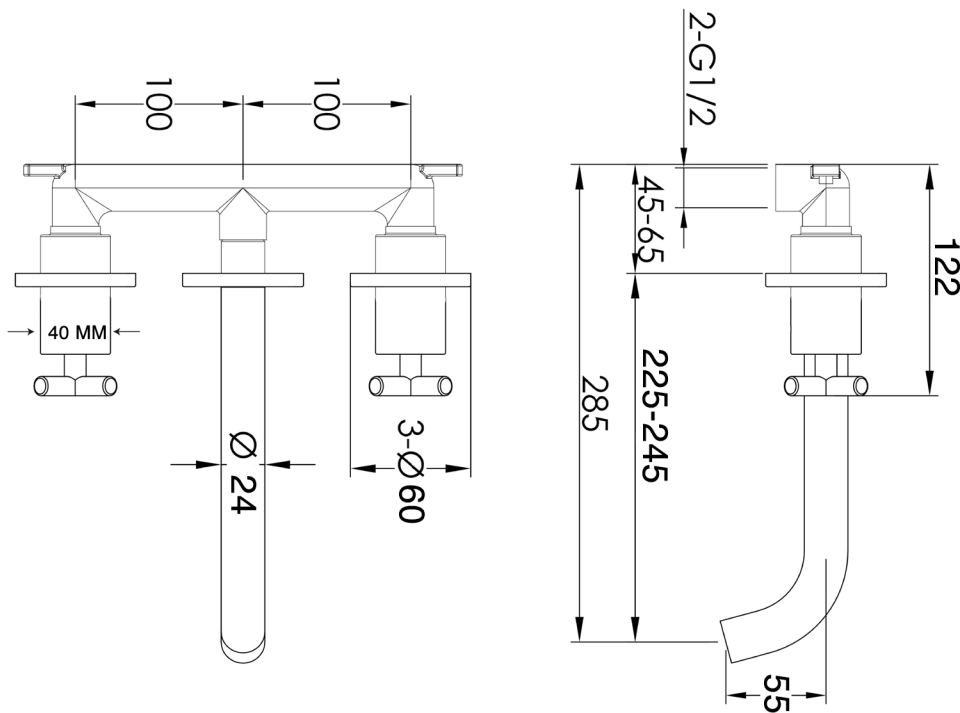

Technical Data Sheet

Product range: SOLEX

Product code: 66089A

Finishes Available: Chrome

Min Pressure:

MP 0.5

Approvals:

KIWA

Connections:

G1/2"

Warranty:

15 Years (5 on cartridges)

Flow Rate

0.5Bar: 9L/min

1Bar: 13L/min

2Bar: 17.8L/min

3Bar: 22L/min