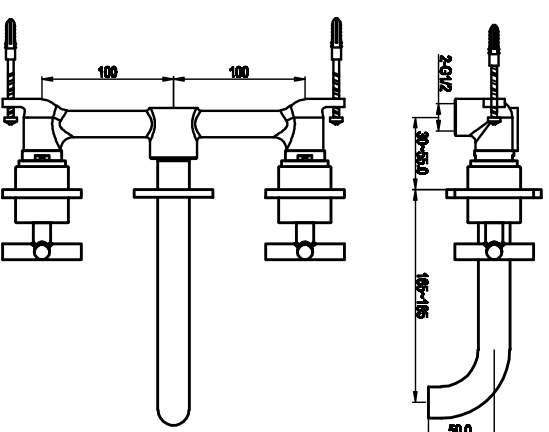

Two-handle wall basin mixer

Art NO:66089A

Installation

Technique drawing

Explosion drawing