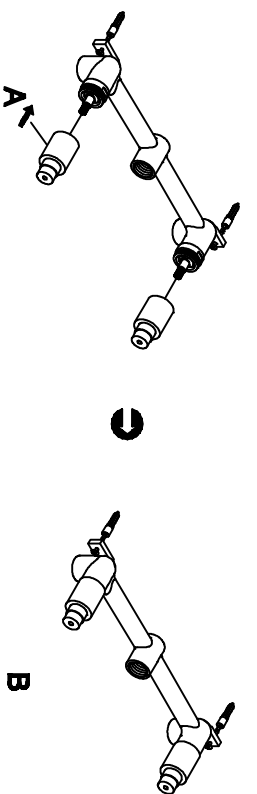

Two-handle wall basin mixer

Art NO:66089A

Installation

Technique drawing

Explosion drawing