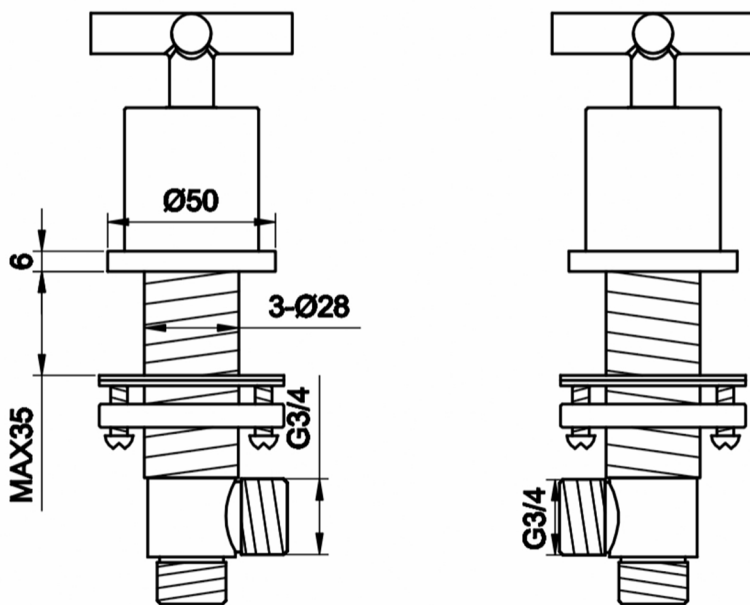

Technical Data Sheet

Product range: SOLEX

Product code: 66809BBR, 66809

Finishes Available: Brushed Brass, Chrome

Min Pressure:

HP1

Approvals:

N/A

Connections:

G3/4"

Warranty:

15 Years (5 on cartridges)