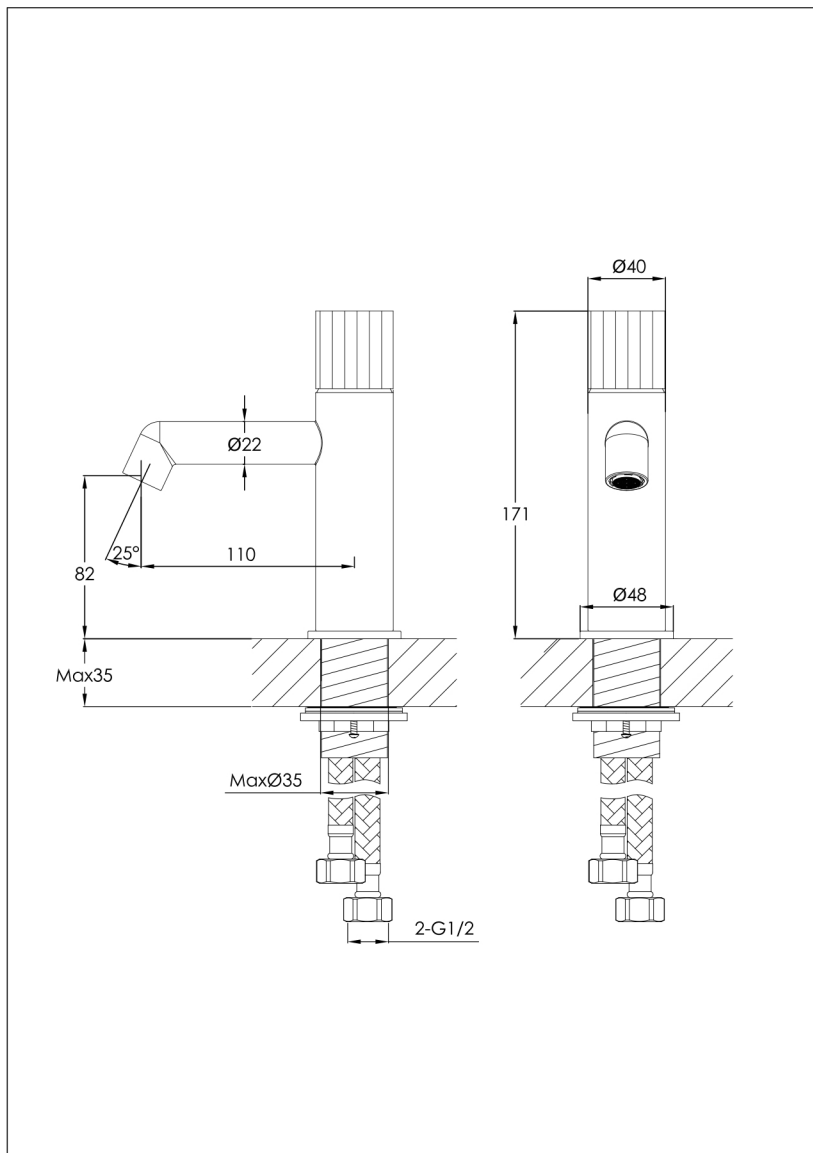

# Technical Data Sheet

Product range: EVO

Product code: 68008MB - 63008BBR - 67008BBL - 64008CH - 61008BRZ

Finishes Available: Matt Black, Brushed Brass, Brushed Black, Chrome, Bronze

**Min Pressure:**

LP 0.2

**Approvals:**

N/A

**Connections:**

G1/2"

**Warranty:**

15 Years (5 on cartridges)

## Flow Rate

0.5 Bar: 5.4 L/min

1 Bar: 6.2 L/min

2 Bar: 8.1 L/min

3 Bar: 9.7 L/min

4 Bar: 11.2 L/min

5 Bar: 12.5 L/min