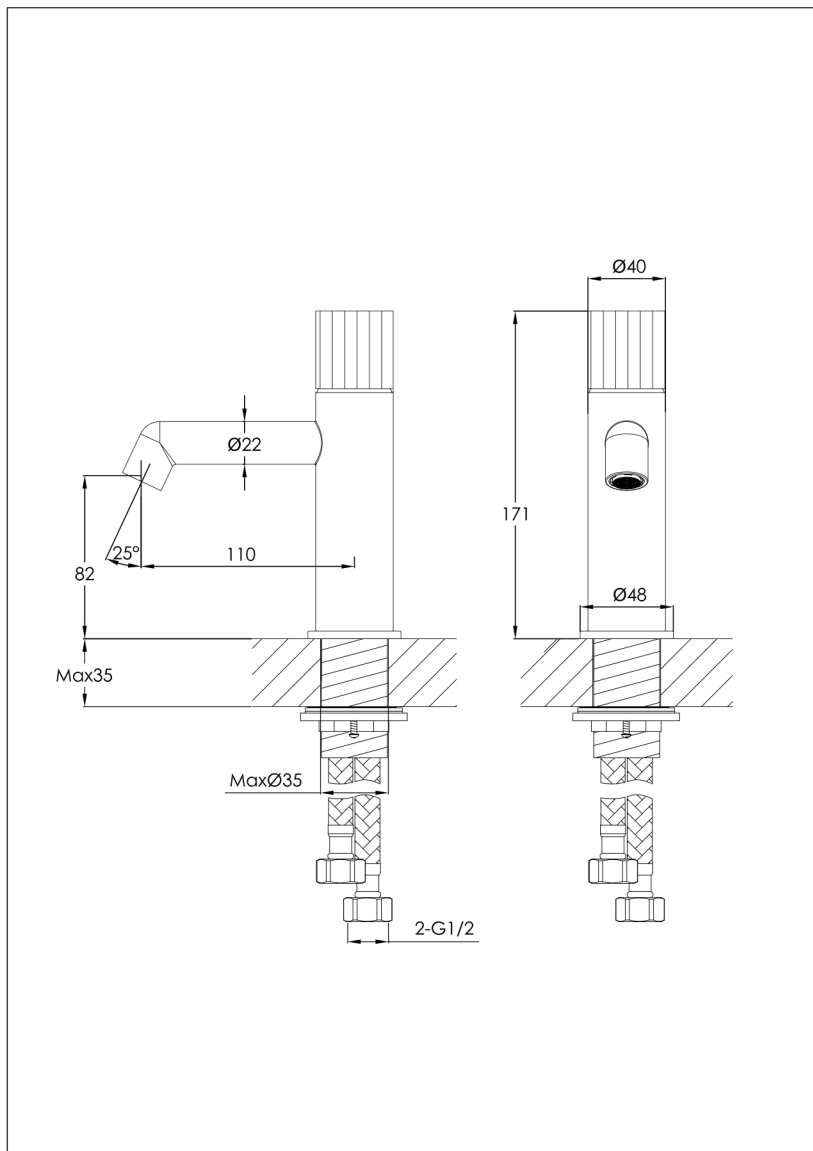

Technical Data Sheet

Product range: EVO

Product code: 68008MB - 63008BBR - 67008BBL - 64008CH - 61008BRZ

Finishes Available: Matt Black, Brushed Brass, Brushed Black, Chrome, Brushed Bronze

Min Pressure:

LP 0.2

Approvals:

N/A

Connections:

G1/2"

Warranty:

15 Years (5 on cartridges)

Flow Rate

0.5 Bar: 5.4 L/min