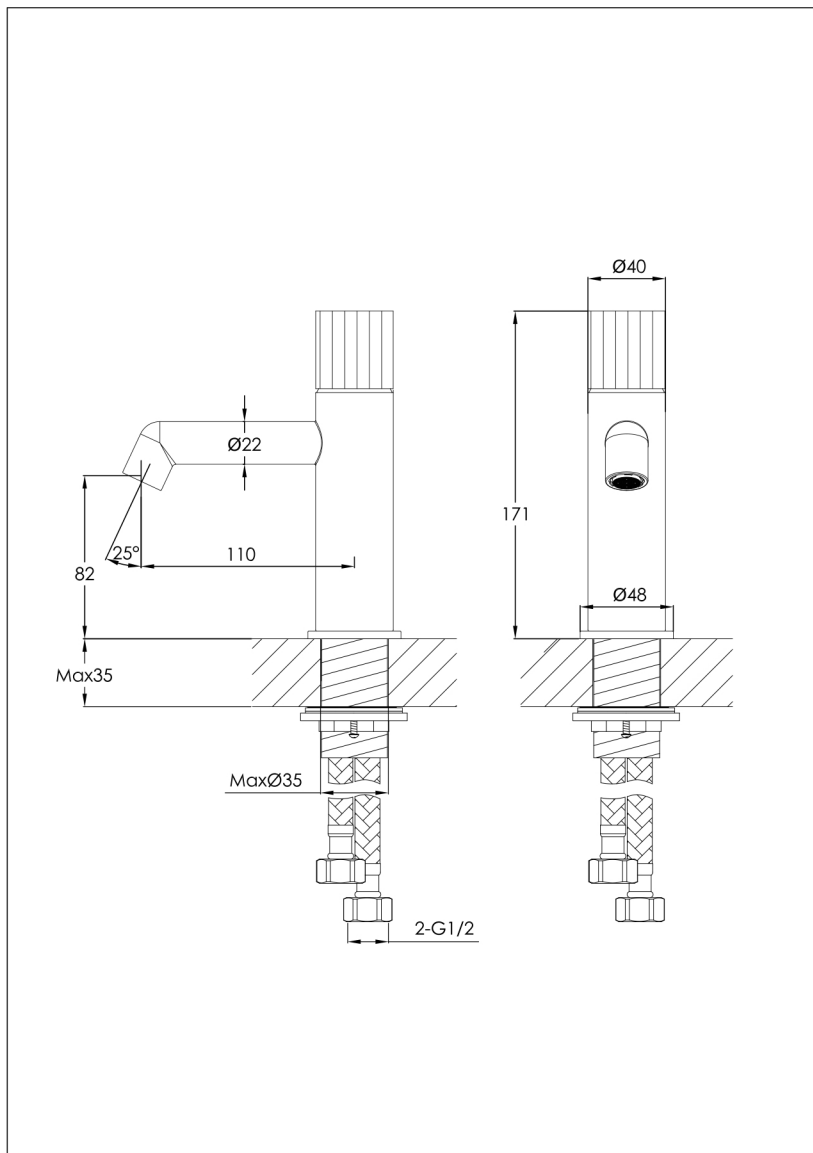

# Technical Data Sheet

Product range: EVO

Product code: 68008MB - 63008BBR - 67008BBL - 64008CH

Finishes Available: Matt Black, Brushed Brass, Brushed Black, Chrome

**Min Pressure:**

LP 0.2

**Approvals:**

N/A

**Connections:**

G1/2"

**Warranty:**

15 Years (5 on cartridges)

## Flow Rate

0.5 Bar: 5.4 L/min

1 Bar: 6.2 L/min

2 Bar: 8.1 L/min

3 Bar: 9.7 L/min

4 Bar: 11.2 L/min

5 Bar: 12.5 L/min