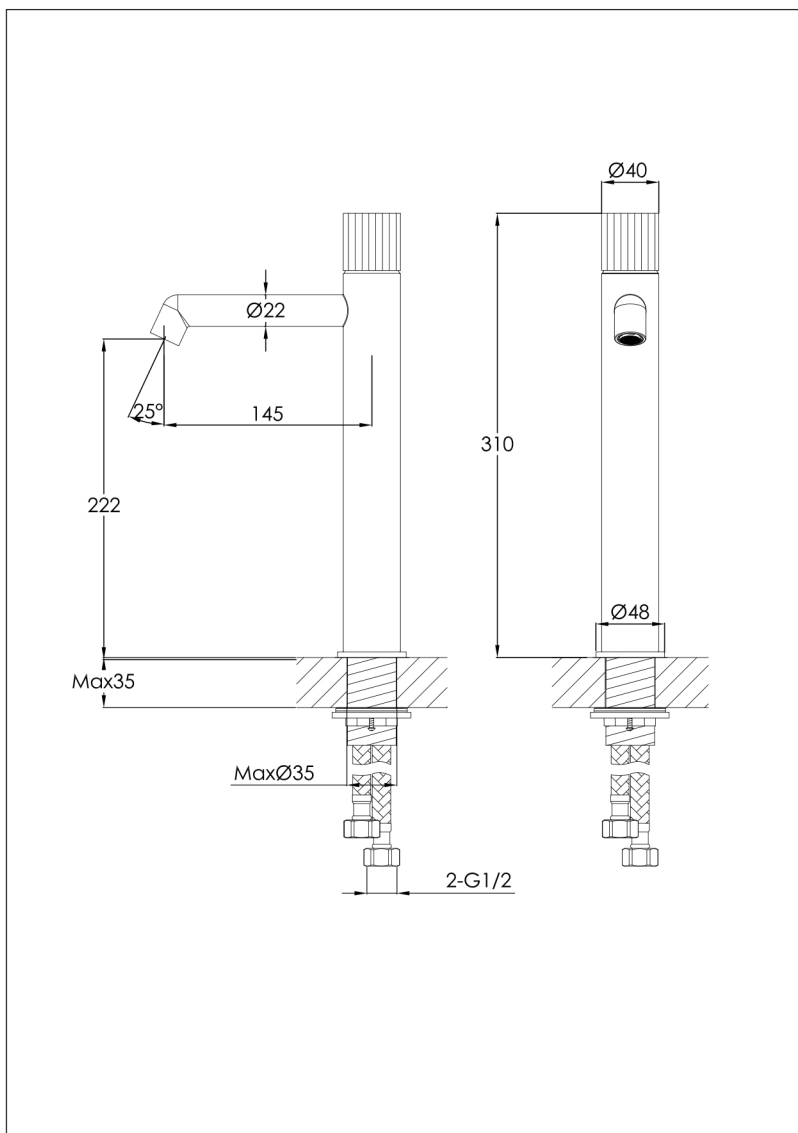

Technical Data Sheet

Product range: EVO

Product code: 68009MB - 63009BBR - 67009BBL - 64009CH - 61009BRZ

Finishes Available: Matt Black, Brushed Brass, Brushed Black, Chrome, Brushed Bronze

Min Pressure:

MP 0.5

Approvals:

N/A

Connections:

G1/2"

Warranty:

15 Years (5 on cartridges)

Flow Rate

0.5 Bar: 5 L/min

1 Bar: 6 L/min

2 Bar: 7.9 L/min

3 Bar: 9.4 L/min

4 Bar: 10.9 L/min

5 Bar: 12 L/min