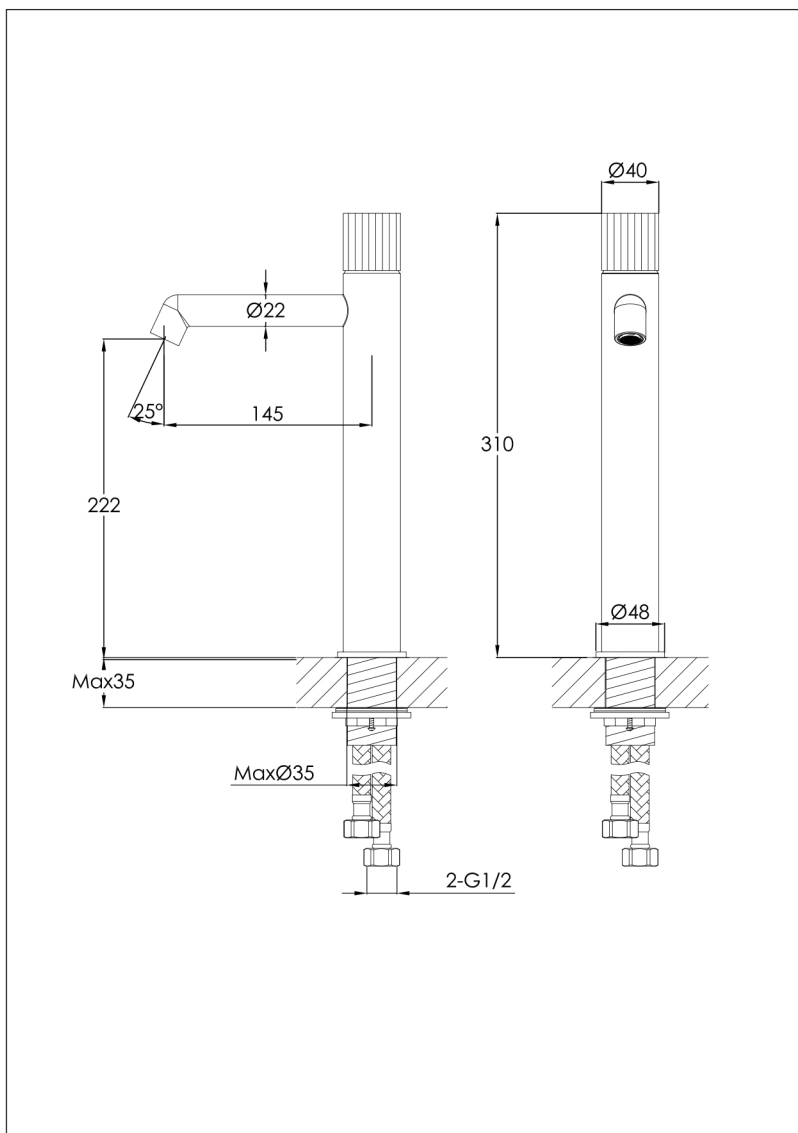

Technical Data Sheet

Product range: EVO

Product code: 68009MB - 63009BBR - 67009BBL - 64009CH - 61009BRZ

Finishes Available: Matt Black, Brushed Brass, Brushed Black, Chrome, Brushed Bronze

Min Pressure:

MP 0.5

Approvals:

N/A

Connections:

G1/2"

Warranty:

15 Years (5 on cartridges)

Flow Rate

0.5 Bar: 4 L/min

1 Bar: 5.7 L/min

2 Bar: 8 L/min

3 Bar: 9.8 L/min

4 Bar: 11.3 L/min

5 Bar: 12.5 L/min