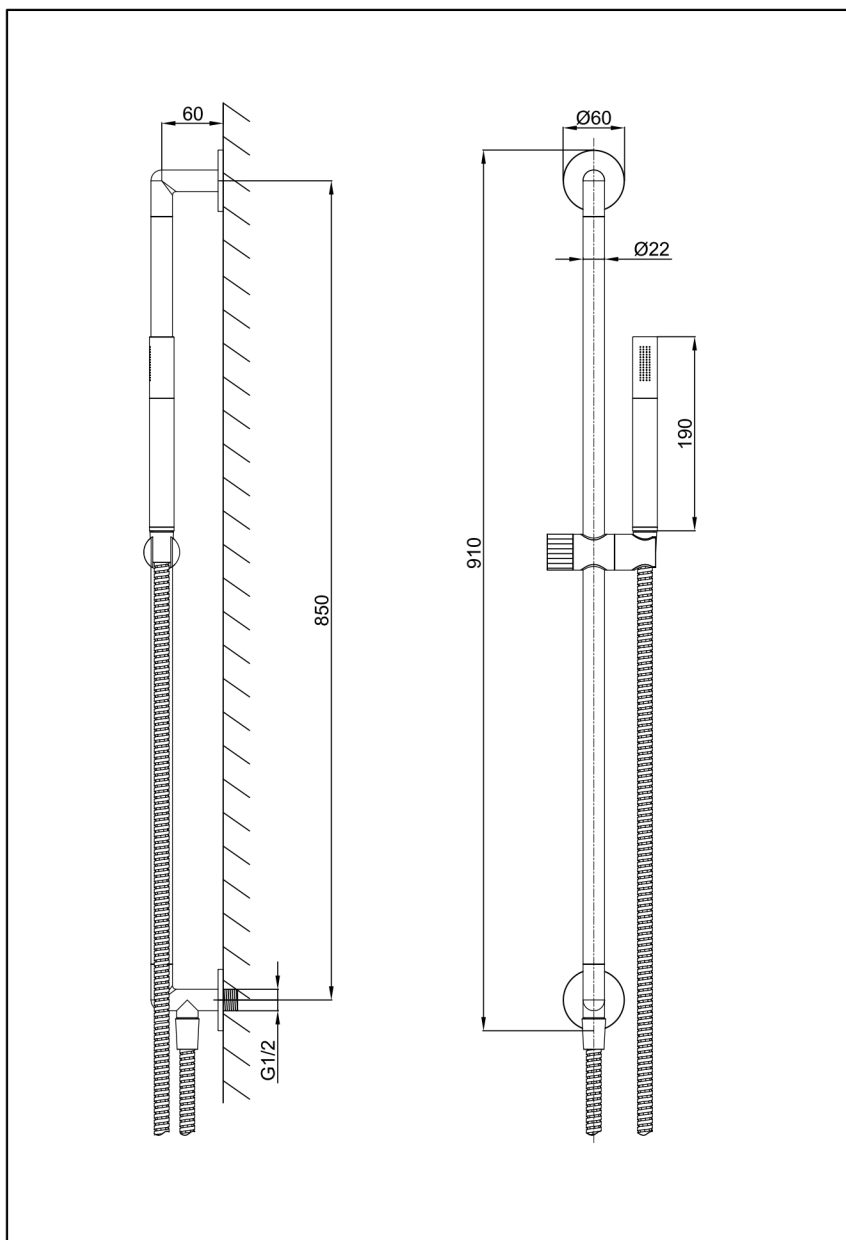

# Technical Data Sheet

Product range: EVO

Product code: 681218MB - 631218BBR - 671218BBL - 641218CH - 611218BRZ

Finishes Available: Matt Black, Brushed Brass, Brushed Black, Chrome, Bronze

**Min Pressure:**

MP 0.5

**Approvals:**

N/A

**Connections:**

G1/2"

**Warranty:**

15 Years (5 on cartridges)