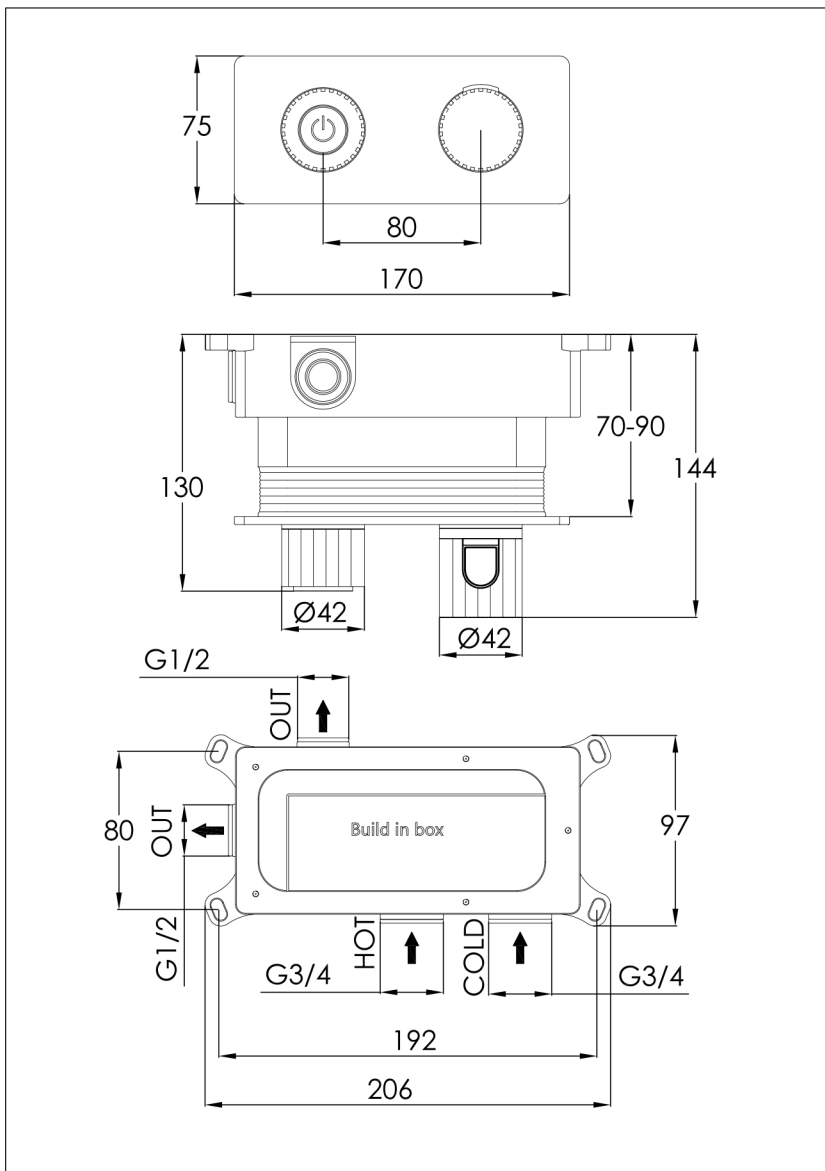

Technical Data Sheet

Product range: EVO

Product code: 68122MB - 63122BBR - 67122BBL - 64122CH - 61122BRZ

Finishes Available: Matt Black, Brushed Brass, Brushed Black, Chrome, Bronze

Min Pressure:

MP 0.5

Approvals:

N/A

Connections:

G1/2" G3/4"

Warranty:

15 Years (5 on cartridges)

Flow Rate

0.5 Bar: 4.5L/min

1 Bar: 9L/min

2 Bar: 14.4L/min

3 Bar: 19L/min

4 Bar: 22 L/min