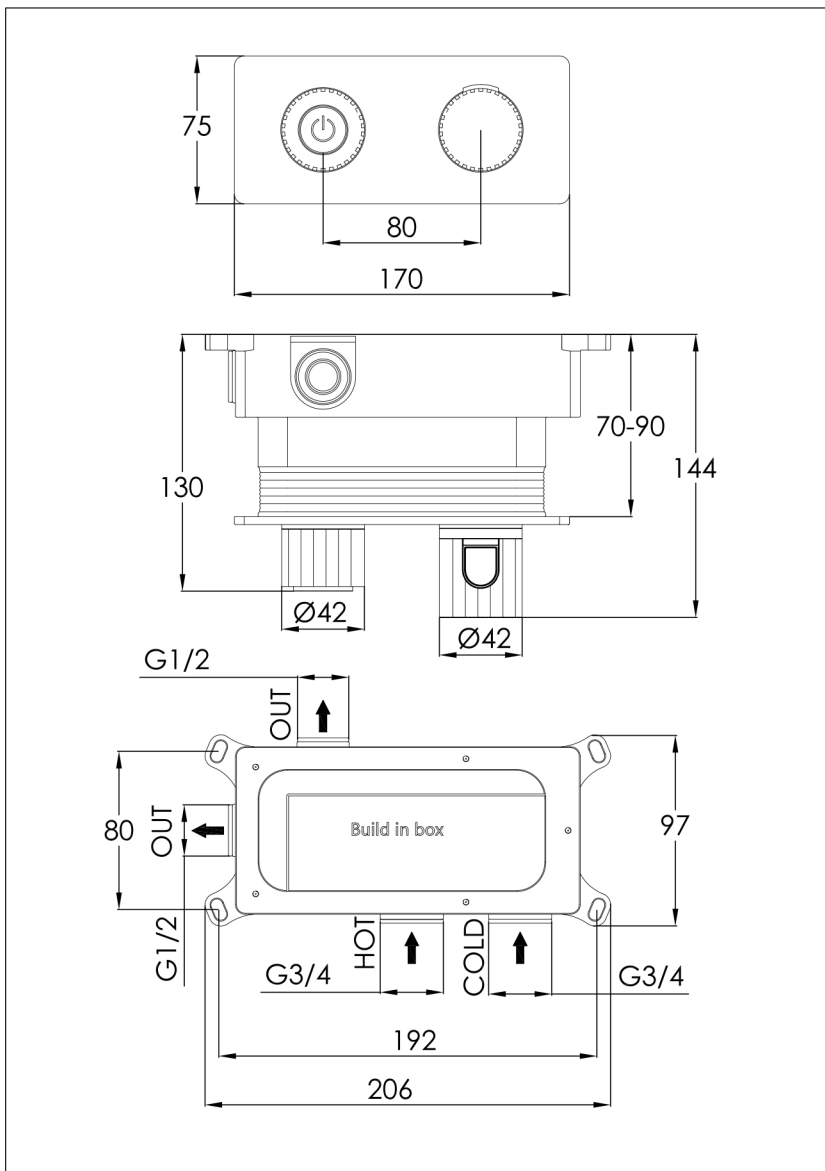

# Technical Data Sheet

Product range: EVO

Product code: 68122MB - 63122BBR - 67122BBL - 64122CH - 61122BRZ

Finishes Available: Matt Black, Brushed Brass, Brushed Black, Chrome, Bronze

**Min Pressure:**

MP 0.5

**Approvals:**

N/A

**Connections:**

G1/2"

**Warranty:**

15 Years (5 on cartridges)

## Flow Rate

0.5 Bar: 7.1L/min

1 Bar: 8.5L/min

2 Bar: 11.8L/min

3 Bar: 14.9L/min

4 Bar: 17.3 L/min

5 Bar: 19.8L/min