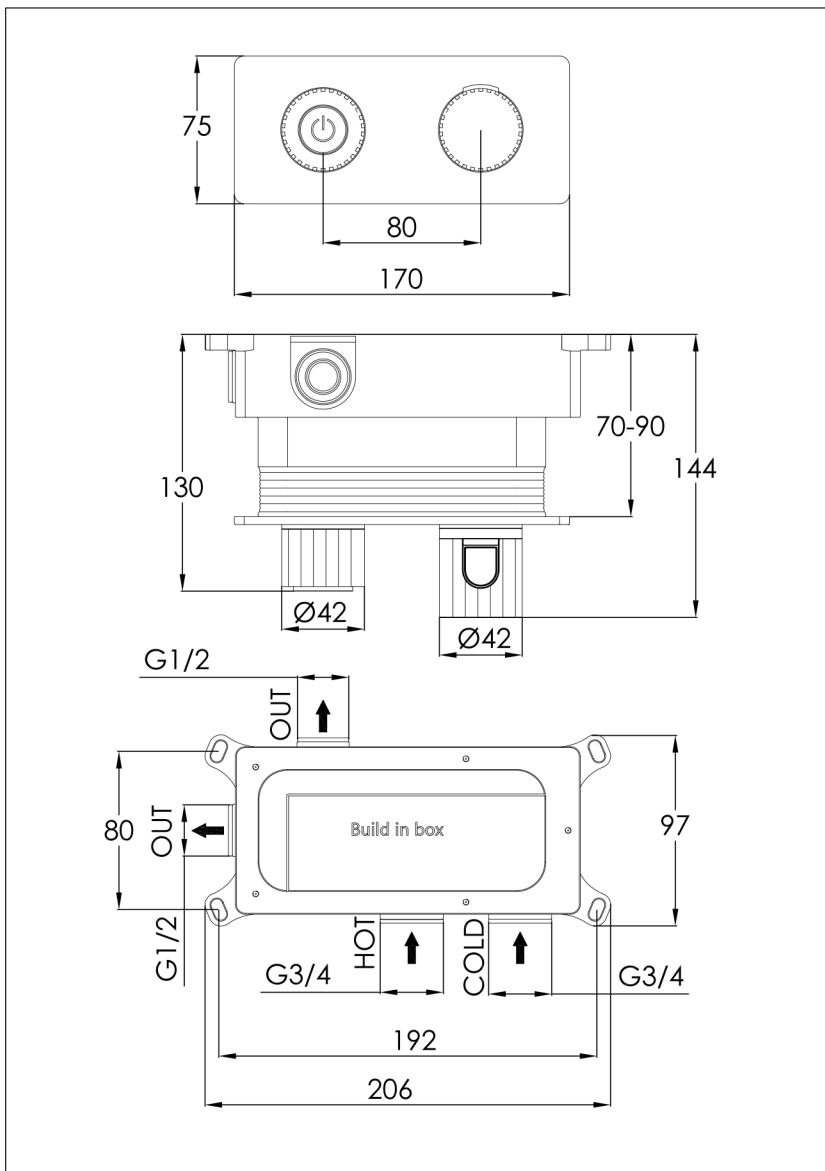

Technical Data Sheet

Product range: EVO

Product code: 68122MB - 63122BBR - 67122BBL - 64122CH

Finishes Available: Matt Black, Brushed Brass, Brushed Black, Chrome

Min Pressure:

MP 0.5

Approvals:

N/A

Connections:

G1/2"

Warranty:

15 Years (5 on cartridges)

Flow Rate

0.5 Bar: 7.1L/min

1 Bar: 8.5L/min

2 Bar: 11.8L/min