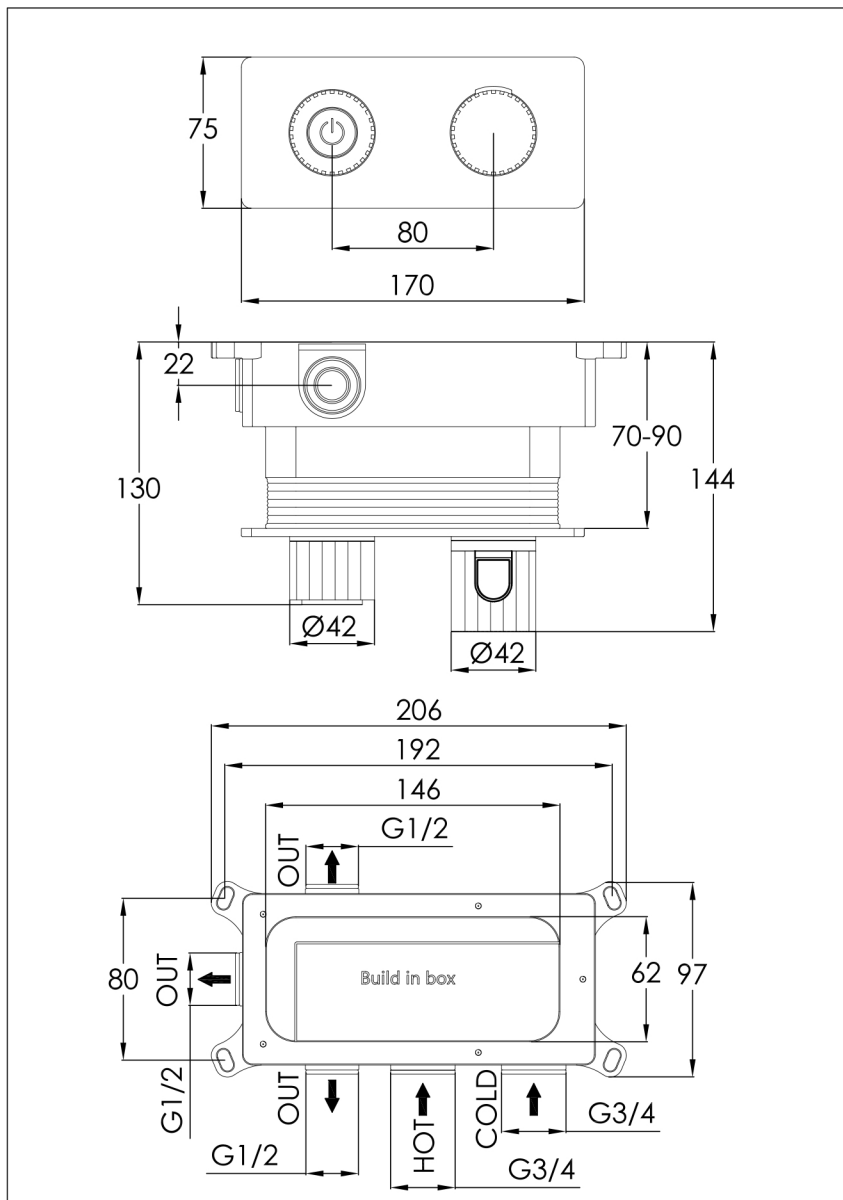

Technical Data Sheet

Product range: EVO

Product code: 68123MB - 63123BBR - 67123BBL - 64123CH - 61123BRZ

Finishes Available: Matt Black, Brushed Brass, Brushed Black, Chrome, Bronze

Min Pressure:

MP 0.5

Approvals:

N/A

Connections:

G1/2"

Warranty:

15 Years (5 on cartridges)

Flow Rate

0.2 Bar: 9L/min

0.5 Bar: 12L/min