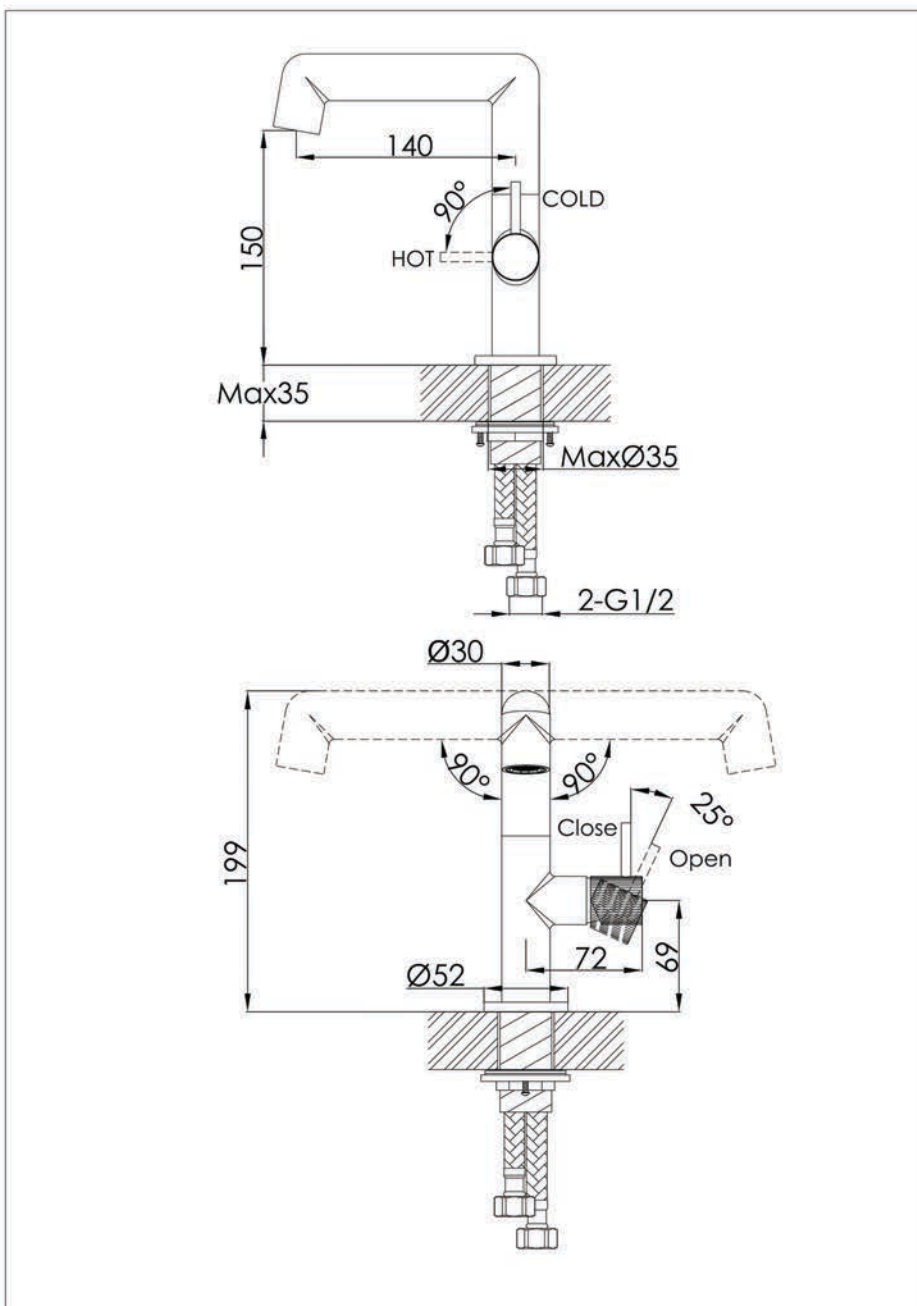

Technical Data Sheet

Product range: EVO

Product code: 68179MB - 63179BBR - 67179BBL - 64179CH - 61179BRZ

Finishes Available: Matt Black, Brushed Brass, Brushed Black, Chrome, Brushed Bronze

Min Pressure:

MP 0.5

Approvals:

N/A

Connections:

G1/2"

Warranty:

15 Years (5 on cartridges)

Flow Rate

0.5 Bar: 2.8L/min

1 Bar: 3.6L/min

2 Bar: 5.5L/min

3 Bar: 6.8L/min

4 Bar: 8L/min

5 Bar: 8.8L/min