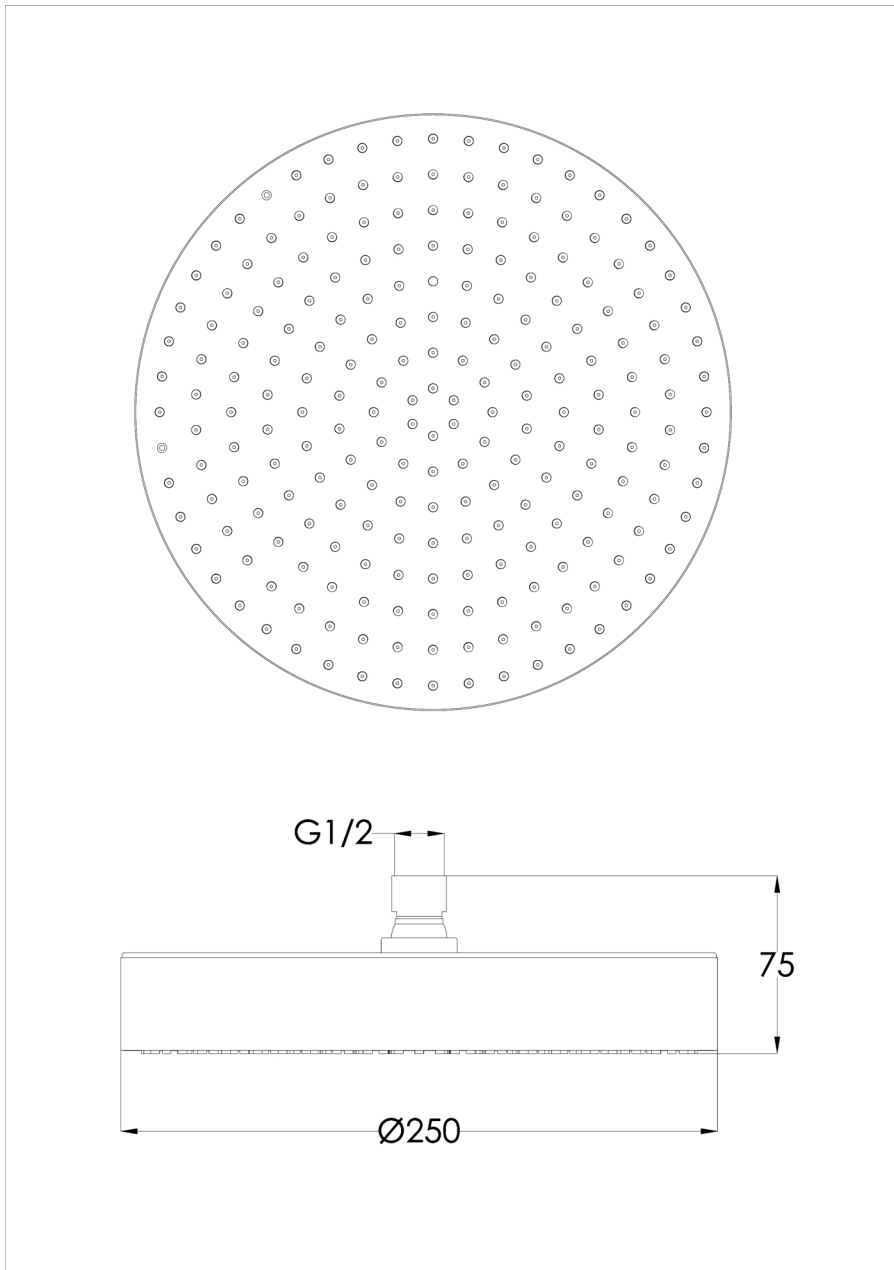

Technical Data Sheet

Product range: EVO

Product code: 68250MB - 63250BBR - 67250BBL - 64250CH - 61250BRZ

Finishes Available: Matt Black, Brushed Brass, Brushed Black, Chrome, Brushed Bronze

Min Pressure:

MP 0.5

Approvals:

N/A

Connections:

G1/2"

Warranty:

15 Years

Flow Rate

0.5 Bar:

1 Bar:

2 Bar:

3 Bar:

4 Bar:

5 Bar: