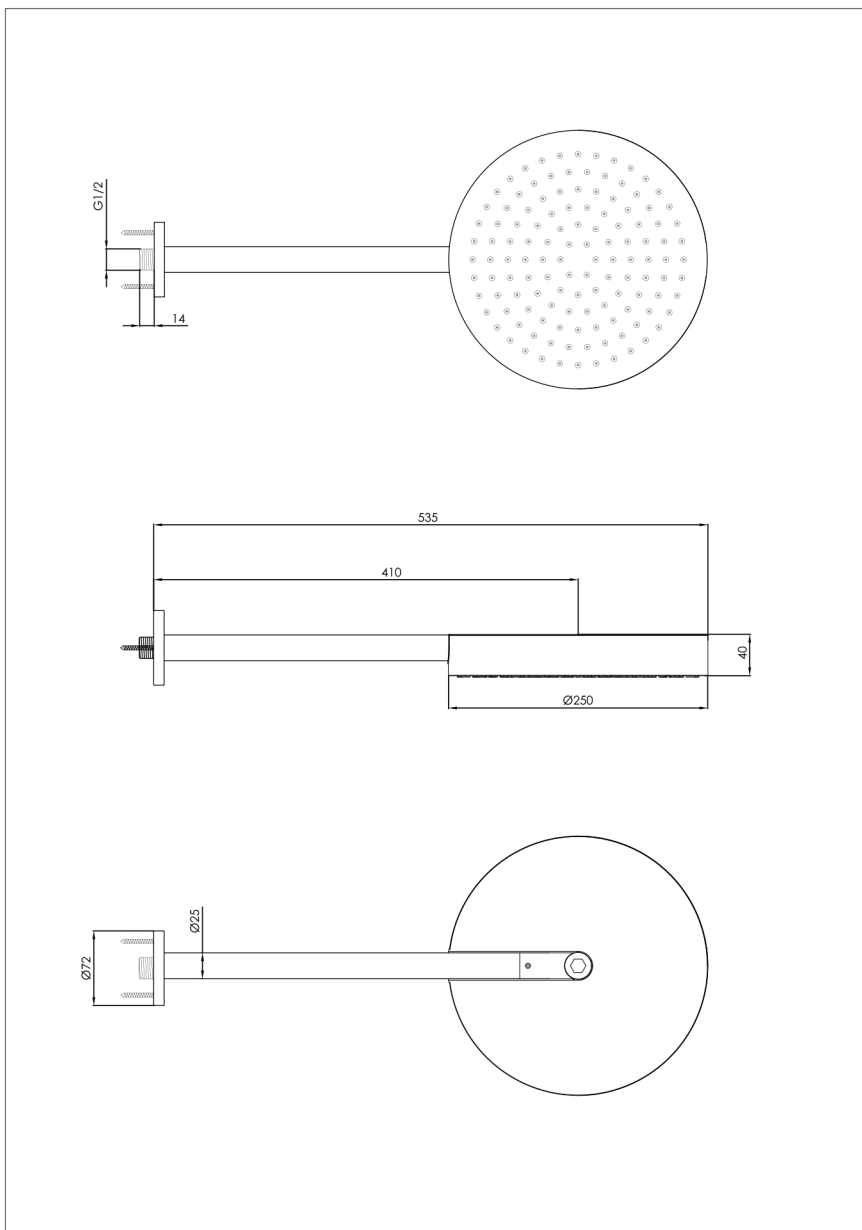

Technical Data Sheet

Product range: EVO

Product code: 68400250MB - 63400250BBR - 67400250BBL - 64400250CH - 61400250BRZ

Finishes Available: Matt Black, Brushed Brass, Brushed Black, Chrome, Bronze

Min Pressure:

MP 0.5

Approvals:

N/A

Connections:

G1/2"

Warranty:

15 Years (5 on cartridges)

Flow Rate

0.5 Bar: 5.3L/min

1 Bar: 6.3L/min

2 Bar: 7.7L/min

3 Bar: 8L/min

4 Bar: 8.4 L/min

5 Bar: 9L/min