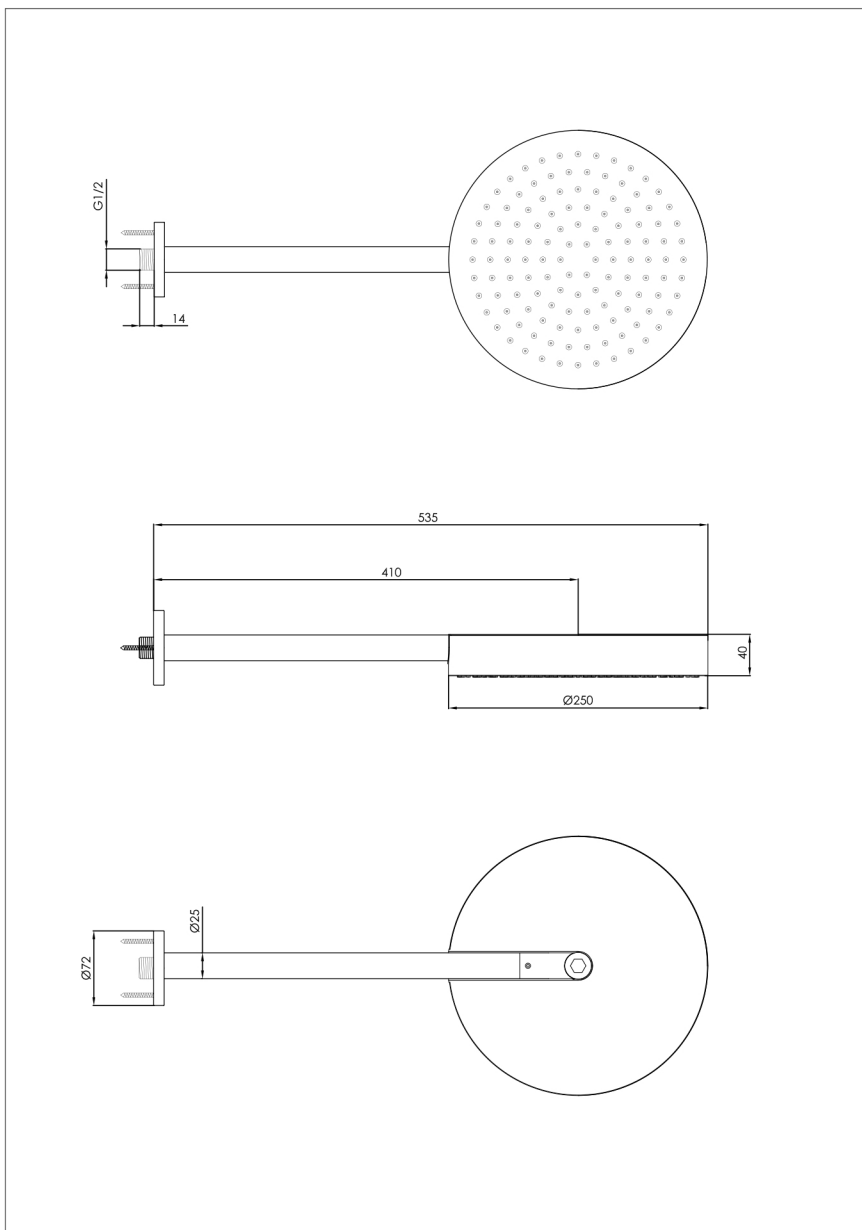

Technical Data Sheet

Product range: EVO

Product code: 68400250MB - 63400250BBR - 67400250BBL - 64400250CH - 61400250BRZ

Finishes Available: Matt Black, Brushed Brass, Brushed Black, Chrome, Brushed Bronze

Min Pressure:

MP 0.5

Approvals:

N/A

Connections:

G1/2"

Warranty:

15 Years (5 on cartridges)

Flow Rate

0.5 Bar: 8L/min

1 Bar: 13L/min

2 Bar: 19.8L/min

3 Bar: 24L/min

4 Bar: 29L/min

5 Bar: 32L/min