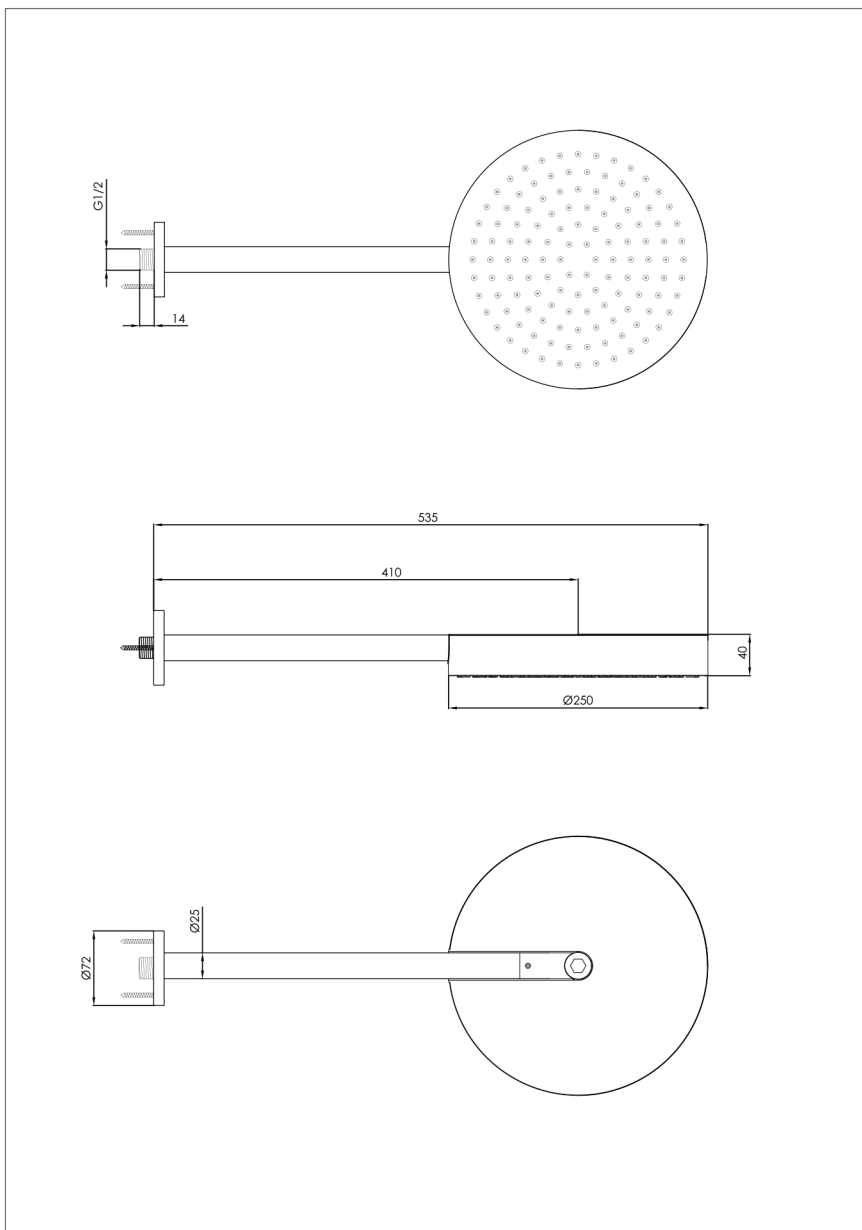

Technical Data Sheet

Product range: EVO

Product code: 68400250MB - 63400250BBR - 67400250BBL - 64400250CH

Finishes Available: Matt Black, Brushed Brass, Brushed Black, Chrome

Min Pressure:

MP 0.5

Approvals:

N/A

Connections:

G1/2"

Warranty:

15 Years (5 on cartridges)

Flow Rate

0.5 Bar: 5.3L/min

1 Bar: 6.3L/min

2 Bar: 7.7L/min

3 Bar: 8L/min

4 Bar: 8.4 L/min

5 Bar: 9L/min