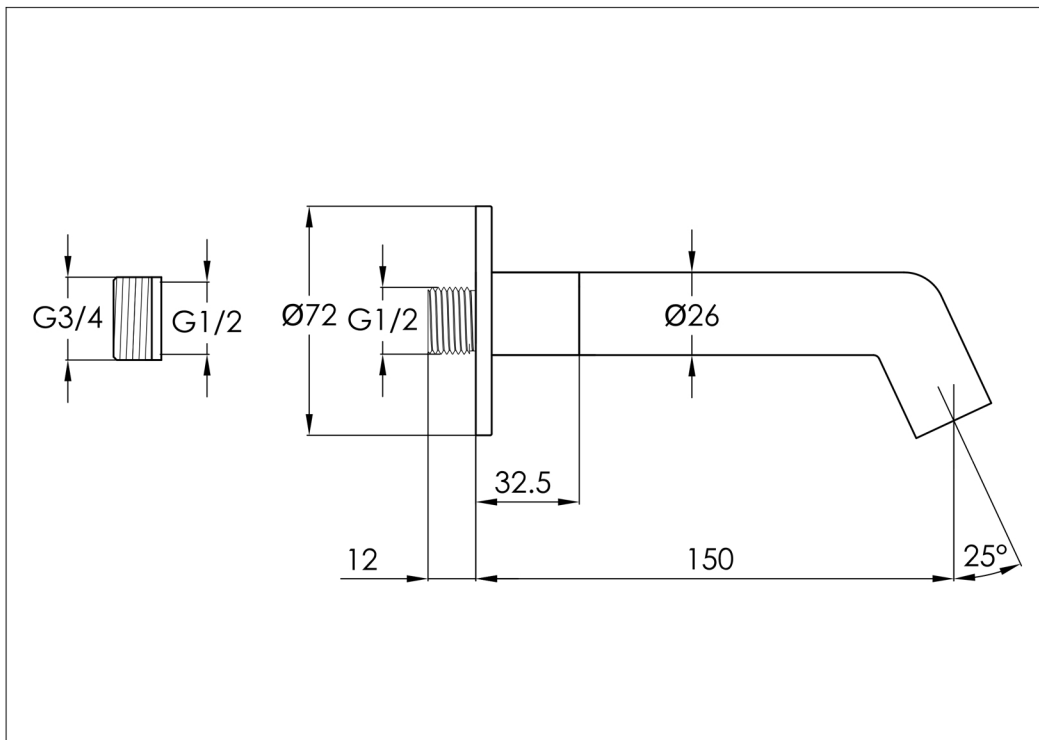

Technical Data Sheet

Product range: EVO

Product code: 68446MB - 63446BBR - 67446BBL - 64446CH - 61446BRZ

Finishes Available: Matt Black, Brushed Brass, Brushed Black, Chrome, Brushed Bronze

Min Pressure:

MP 0.5

Approvals:

N/A

Connections:

G1/2" G3/4"

Warranty:

15 Years (5 on cartridges)

Flow Rate

0.5 Bar: 7 L/min