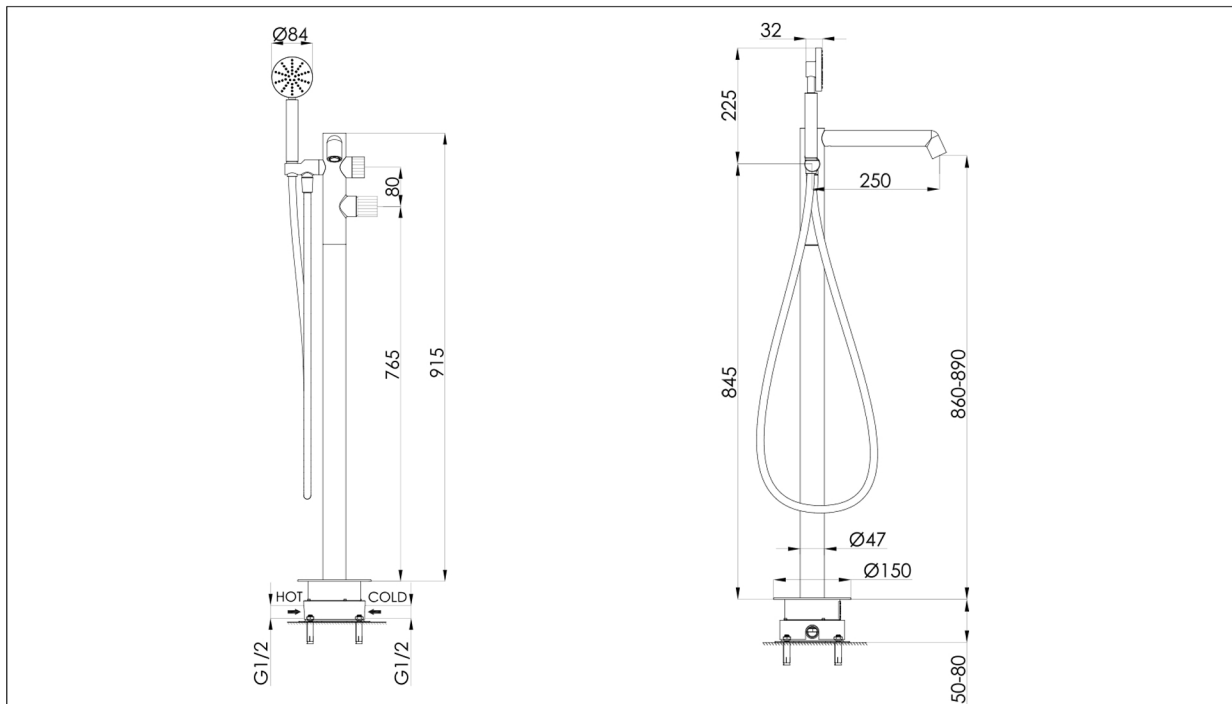

Technical Data Sheet

Product range: EVO

Product code: 68534MB - 63534BBR - 67534BBL - 64534CH - 61534BRZ

Finishes Available: Matt Black, Brushed Brass, Brushed Black, Chrome, Brushed Bronze

Min Pressure:

HP 1

Approvals:

N/A

Connections:

G1/2"

Warranty:

15 Years (5 on cartridges)

Flow Rate

Bath (mix water)

0.5 Bar: 9.5L/min

1 Bar: 13.5L/min

2 Bar: 20L/min

3 Bar: 24.7L/min

4 Bar: 28.8 L/min

5 Bar: 32.5 L/min

Flow Rate

Shower (mix water)

0.5 Bar: 5.2L/min

1 Bar: 8L/min

2 Bar: 12.5L/min

3 Bar: 15.8L/min

4 Bar: 18.9 L/min

5 Bar: 21.4 L/min