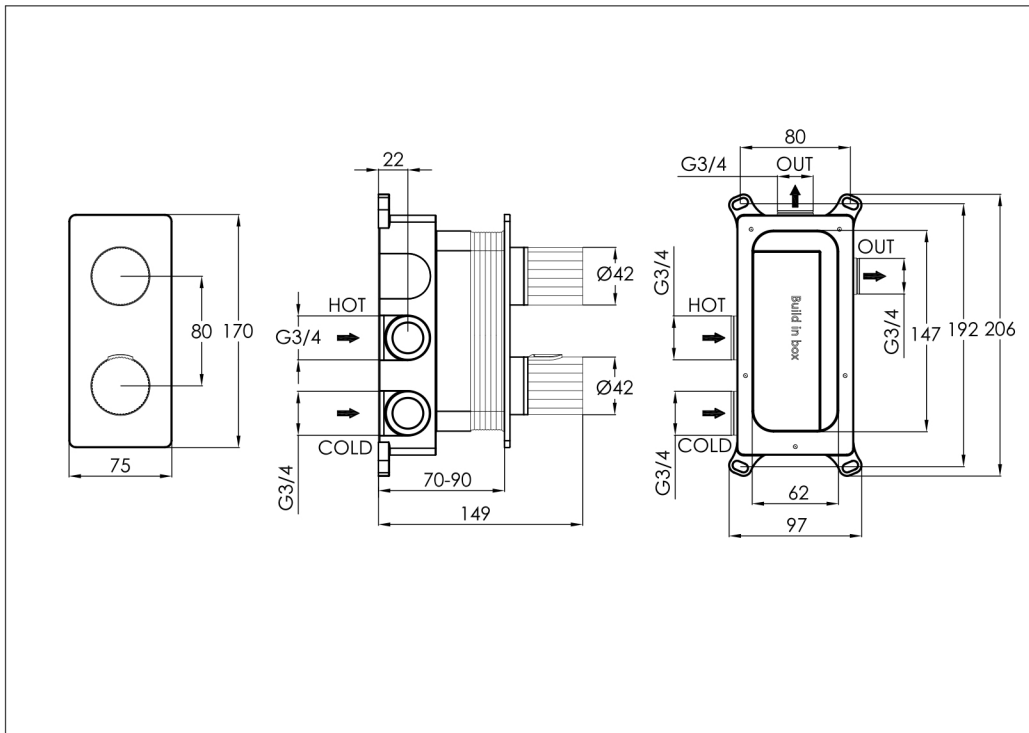

Technical Data Sheet

Product range: EVO

Product code: 68671MB - 63671ABBR - 670671BBL - 64671CH - 61671BRZ

Finishes Available: Matt Black, Brushed Brass, Brushed Black, Chrome, Bronze

Min Pressure:

MP 0.5

Approvals:

WRAS

Connections:

G1/2"

Warranty:

15 Years (5 on cartridges)

Flow Rate

0.5 Bar: 11 L/min

1 Bar: 12.5 L/min