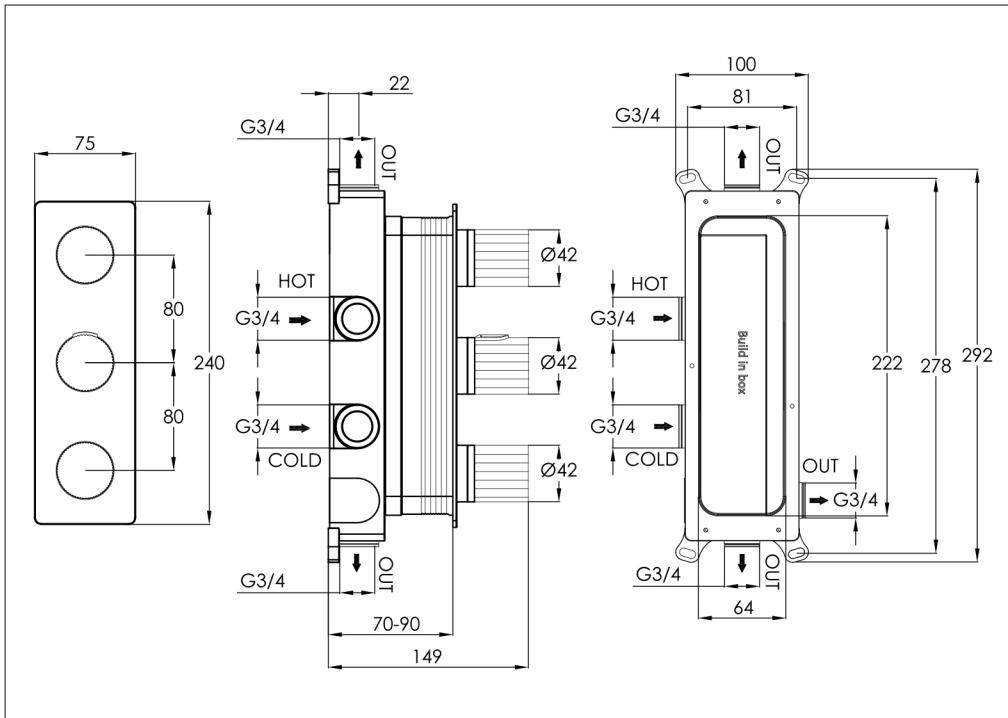

# Technical Data Sheet

Product range: EVO

Product code: 68691MB - 63691BBR - 670691BBL - 64691CH - 61691BRZ

Finishes Available: Matt Black, Brushed Brass, Brushed Black, Chrome, Bronze

**Min Pressure:**

MP 0.5

**Approvals:**

WRAS

**Connections:**

G1/2"

**Warranty:**

15 Years (5 on cartridges)

## Flow Rate

Diverter side

0.5 Bar: 10.8 L/min

1 Bar: 12.3 L/min

2 Bar: 16.5 L/min

3 Bar: 19.2 L/min

4 Bar: 22 L/min

5 Bar: 24.8 L/min

## Flow Rate

On-Off side

0.5 Bar: 10.9 L/min

1 Bar: 12.3 L/min

2 Bar: 16.2 L/min

3 Bar: 19.8 L/min

4 Bar: 22.9 L/min

5 Bar: 25.8 L/min