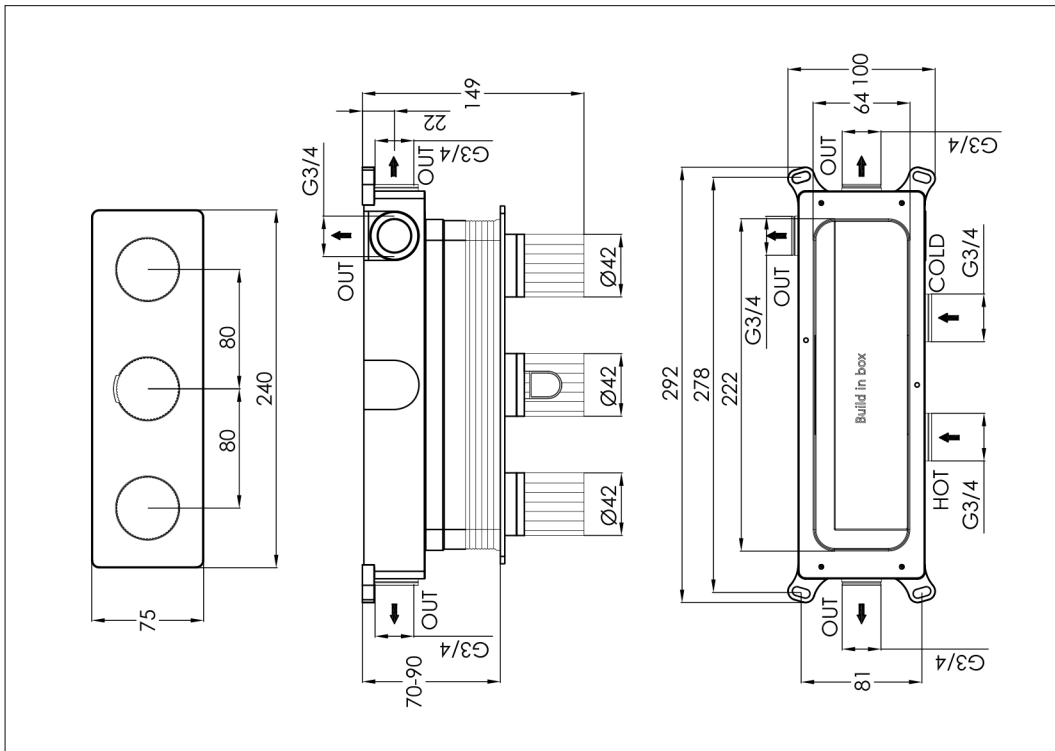

Technical Data Sheet

Product range: EVO

Product code: 68692MB - 63692BBR - 670692BBL - 64692CH - 61692BRZ

Finishes Available: Matt Black, Brushed Brass, Brushed Black, Chrome, Bronze

Min Pressure:
MP 0.5

Approvals:
WRAS

Connections:
G1/2"

Warranty:
15 Years (5 on cartridges)

Flow Rate

Diverter side
 0.5 Bar: 10.8 L/min
 1 Bar: 12.3 L/min
 2 Bar: 16.5 L/min
 3 Bar: 19.2 L/min
 4 Bar: 22 L/min
 5 Bar: 24.8 L/min

Flow Rate

On-Off side
 0.5 Bar: 10.9 L/min
 1 Bar: 12.3 L/min
 2 Bar: 16.2 L/min
 3 Bar: 19.8 L/min
 4 Bar: 22.9 L/min
 5 Bar: 25.8 L/min