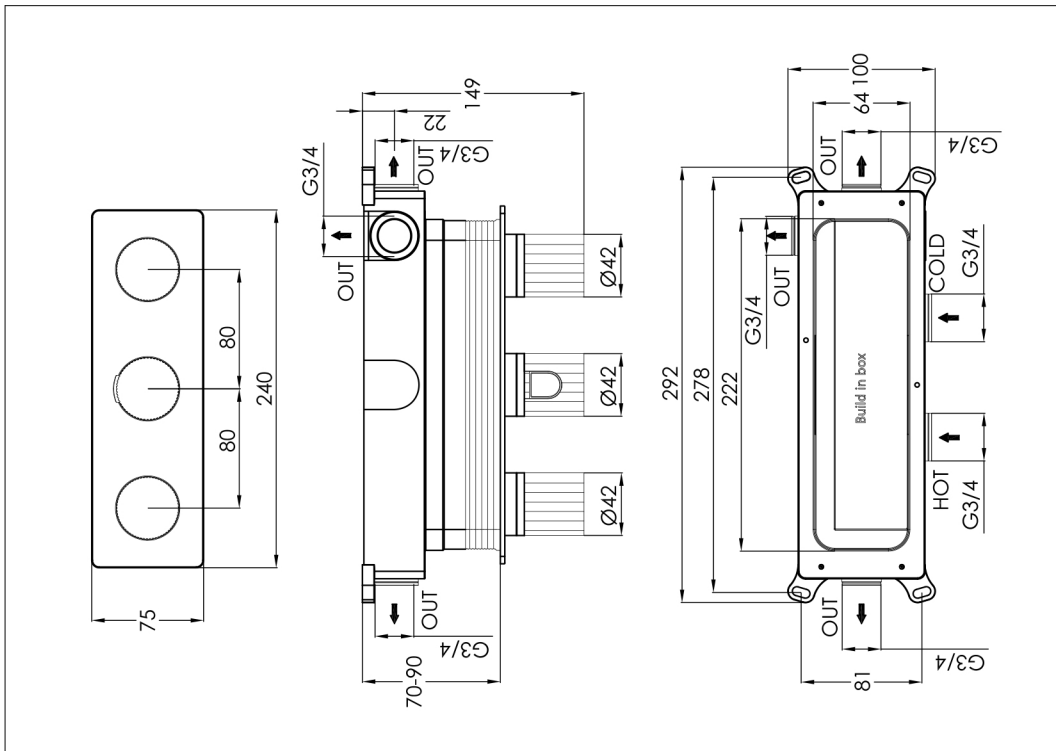

Technical Data Sheet

Product range: EVO

Product code: 68692MB - 63692BBR - 670692BBL - 64692CH

Finishes Available: Matt Black, Brushed Brass, Brushed Black, Chrome

Min Pressure:
MP 0.5

Approvals:
WRAS

Connections:
G1/2"

Warranty:
15 Years (5 on cartridges)

Flow Rate

Diverter side
0.5 Bar: 10.8 L/min
1 Bar: 12.3 L/min
2 Bar: 16.5 L/min
3 Bar: 19.2 L/min
4 Bar: 22 L/min
5 Bar: 24.8 L/min

Flow Rate

On-Off side
0.5 Bar: 10.9 L/min
1 Bar: 12.3 L/min
2 Bar: 16.2 L/min
3 Bar: 19.8 L/min
4 Bar: 22.9 L/min
5 Bar: 25.8 L/min