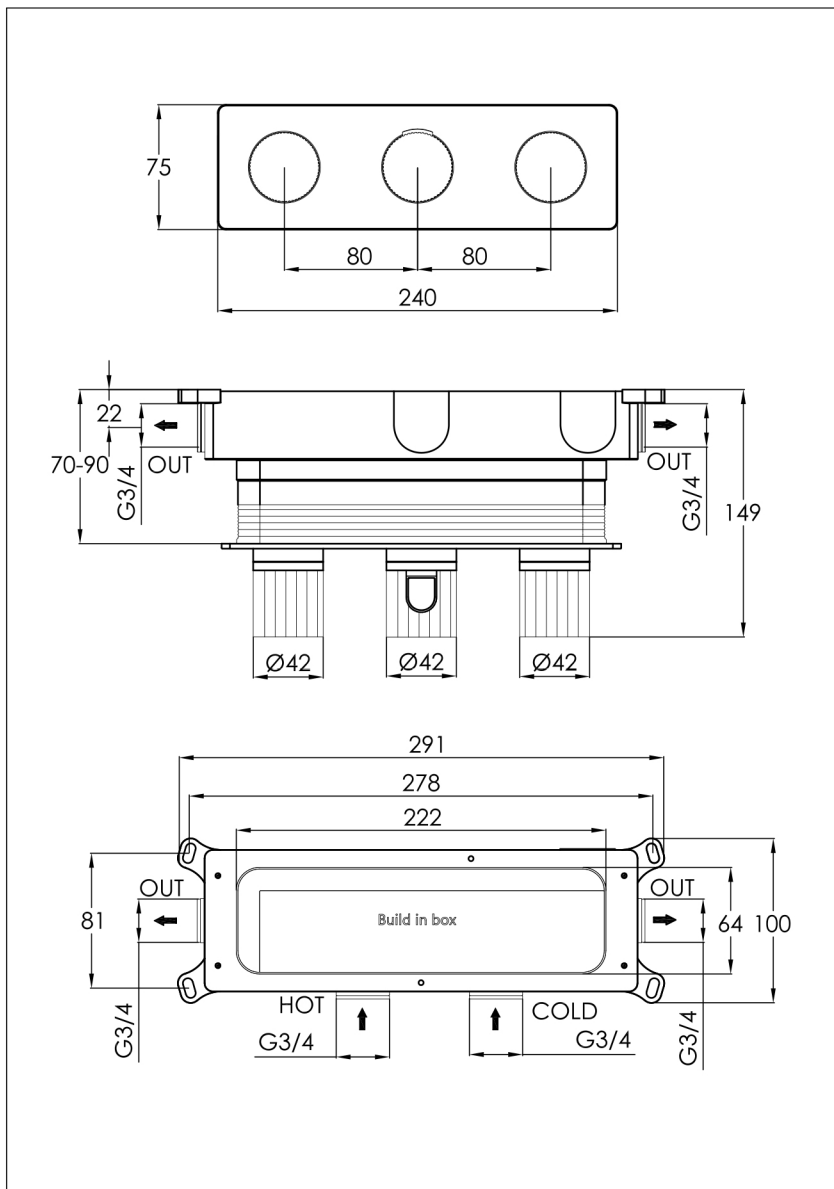

# Technical Data Sheet

Product range: EVO

Product code: 68693MB - 63693BBR - 670693BBL - 64693CH - 61693BRZ

Finishes Available: Matt Black, Brushed Brass, Brushed Black, Chrome, Brushed Bronze

**Min Pressure:**

MP 0.5

**Approvals:**

WRAS

**Connections:**

G1/2"

**Warranty:**

15 Years (5 on cartridges)

## Flow Rate

0.2 Bar: 9 L/min

0.5 Bar: 12 L/min

1 Bar: 16 L/min

2 Bar: 23 L/min

3 Bar: 29 L/min