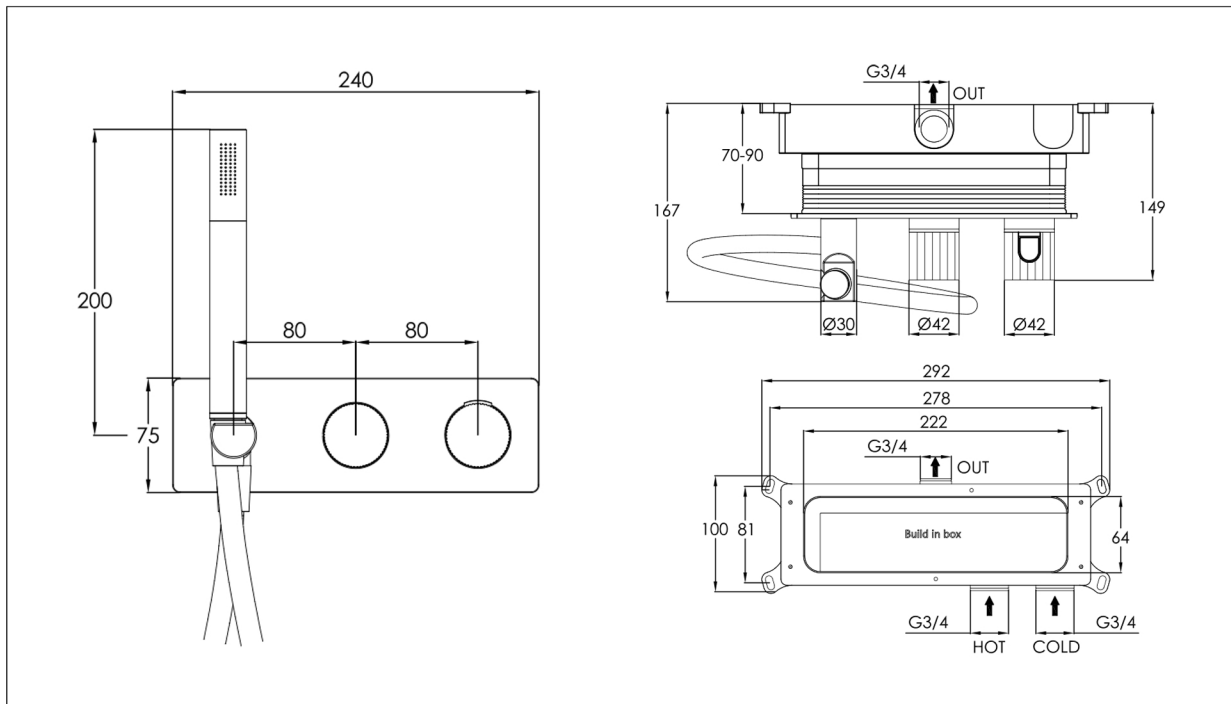

Technical Data Sheet

Product range: EVO

Product code: 68868MB - 63868BBR - 67868BBL - 64868CH - 61868BRZ

Finishes Available: Matt Black, Brushed Brass, Brushed Black, Chrome, Bronze

Min Pressure:

MP 0.5

Approvals:

N/A

Connections:

G1/2"

Warranty:

15 Years (5 on cartridges)

Flow Rate

Bath (mix water)
 0.5 Bar: 10.6L/min
 1 Bar: 12.2L/min
 2 Bar: 16.2L/min
 3 Bar: 19.6L/min
 4 Bar: 22.4 L/min
 5 Bar: 25.1 L/min

Flow Rate

Shower (mix water)
 0.5 Bar: 6.7L/min
 1 Bar: 7.8L/min
 2 Bar: 10.8L/min
 3 Bar: 13.1L/min
 4 Bar: 15.2 L/min
 5 Bar: 17.3 L/min