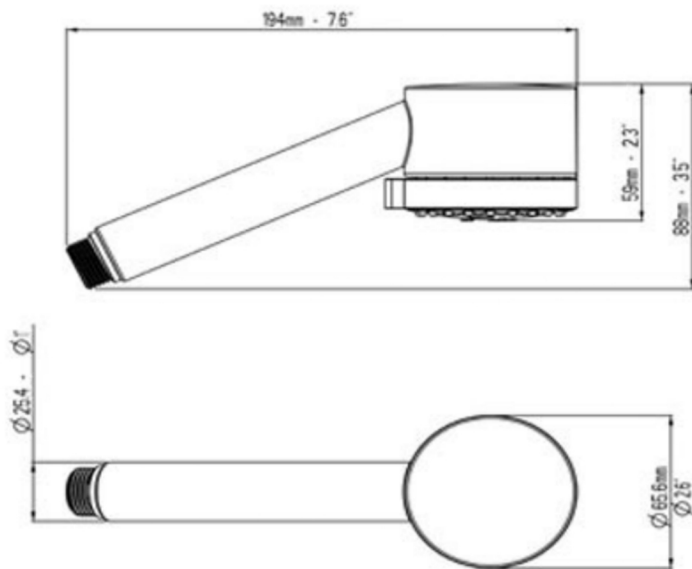

Technical Data Sheet

Product range: Shower handle

Product code: 7005

Finishes Available: Chrome

Min Pressure:

HP 1

Approvals:

N/A