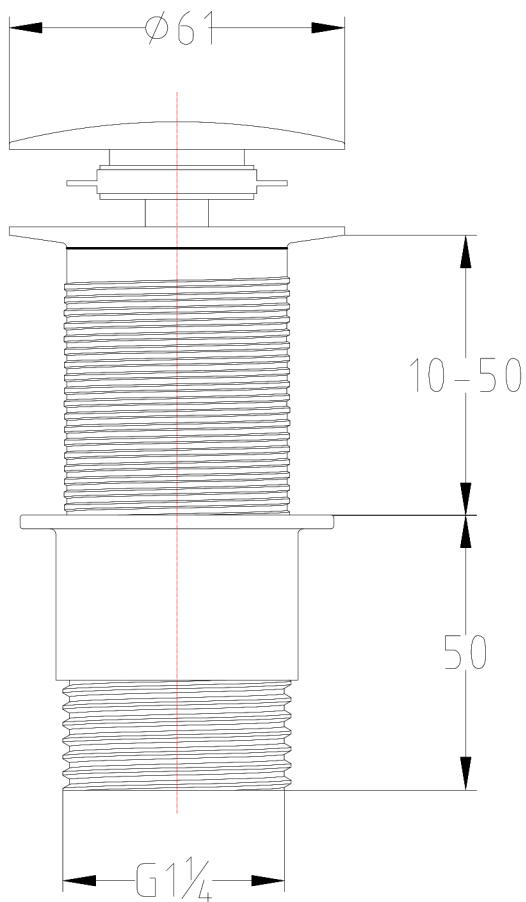

Technical Data Sheet

Product range: GROSVENOR

Product code: 709CC, G709CC

Finishes Available: Brass with Chrome, Antique Brass finishes

Min Pressure:

Approvals:

Connections:

Warranty:

15 Years

Flow Rate