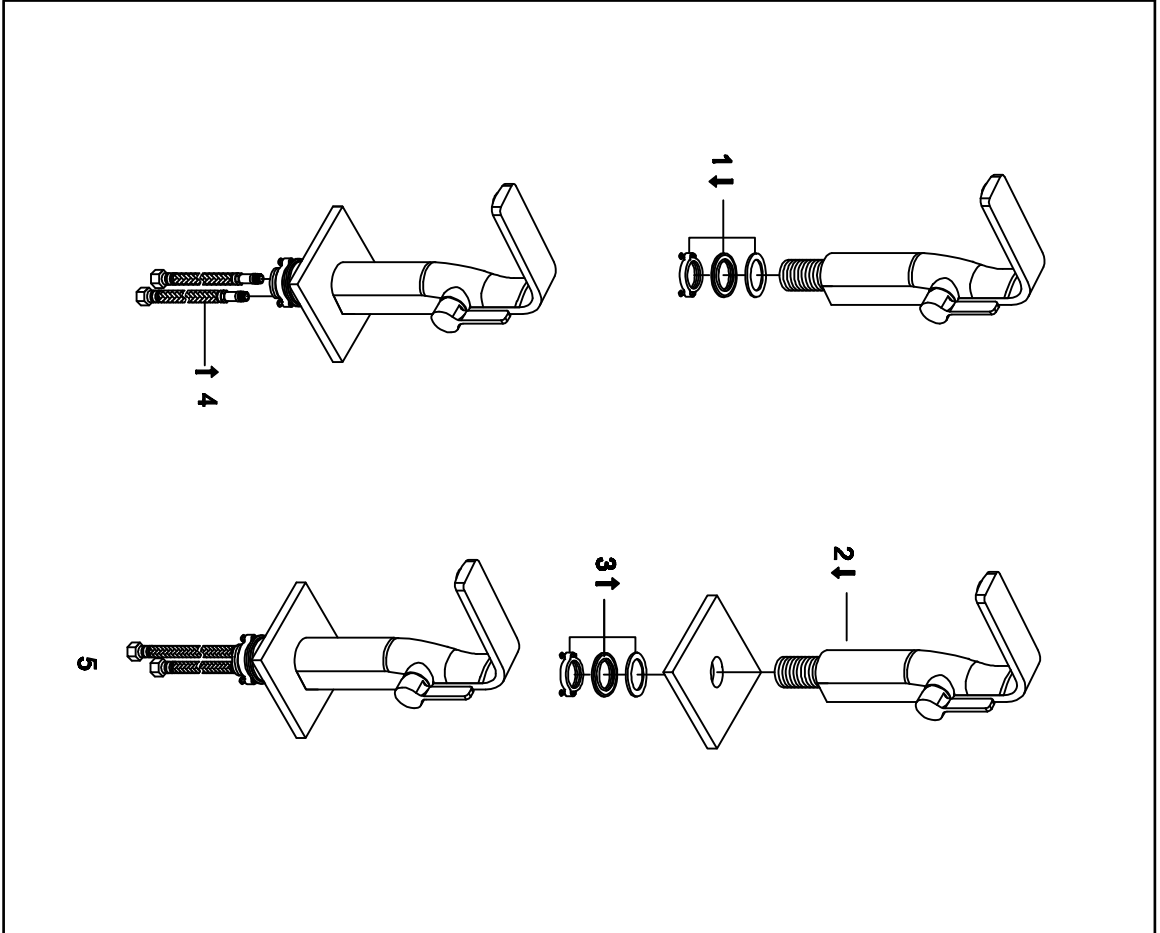

Single lever mono basin mixer

Art NO:72009

Installation

Technique drawing

Explosion drawing