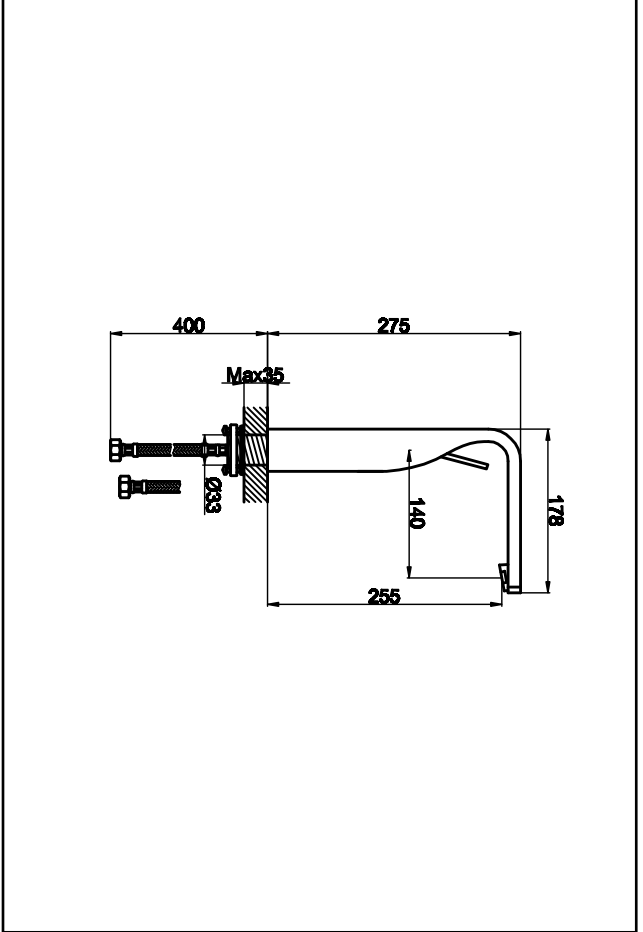

Single lever mono basin mixer

Art NO:72009

Installation

Technique drawing

Explosion drawing