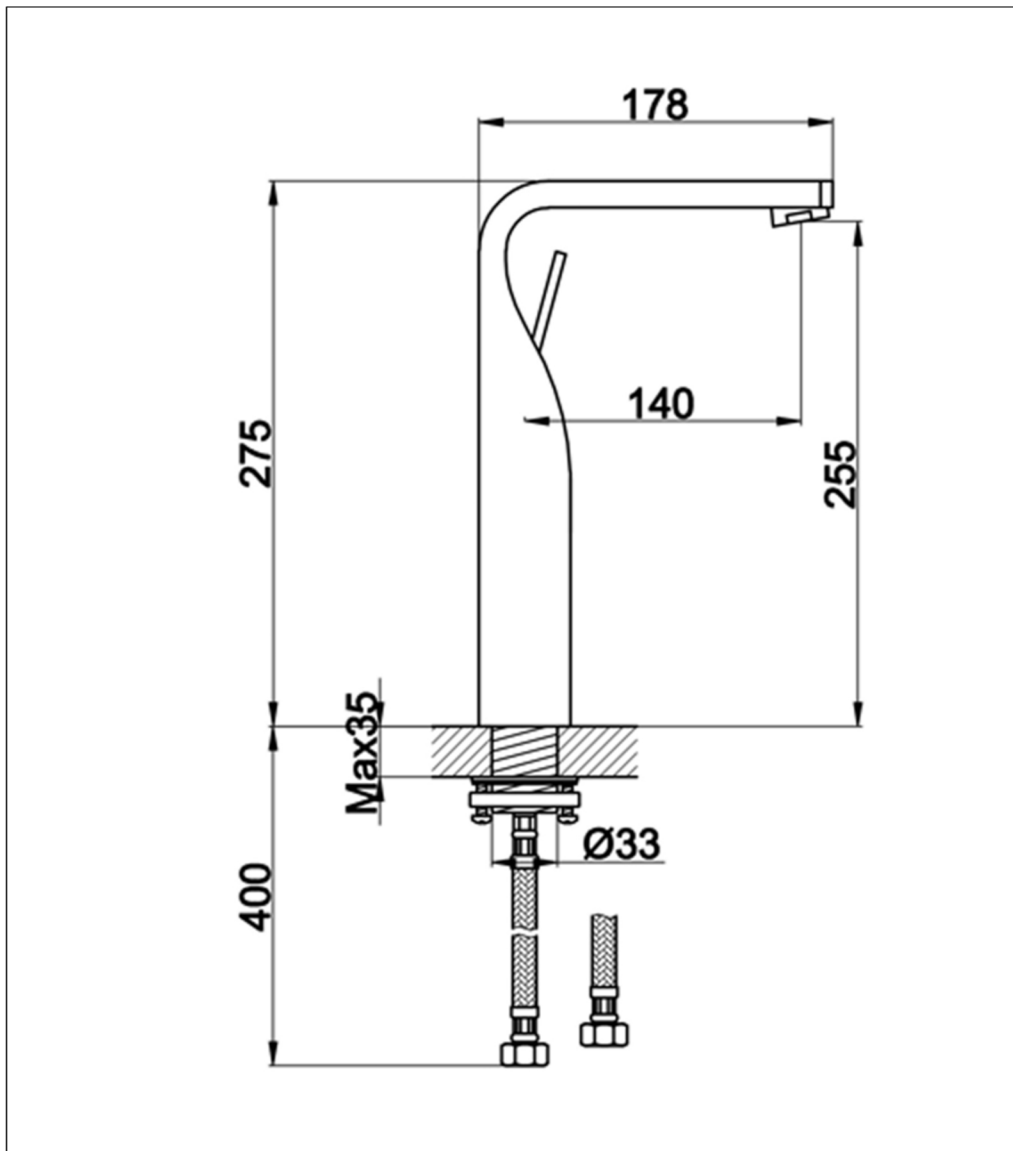

# Technical Data Sheet

Product range: CURVE

Product code: 72009

Finishes Available: Chrome

Min Pressure:

HP 1

Approvals:

N/A

Connections:

G 1/2"

Warranty:

15 Years (5 on cartridges)

## Flow Rate

0.5Bar: 5.1L/min

1Bar: 8L/min

2Bar: 12.3L/min

3Bar: 15.3L/min