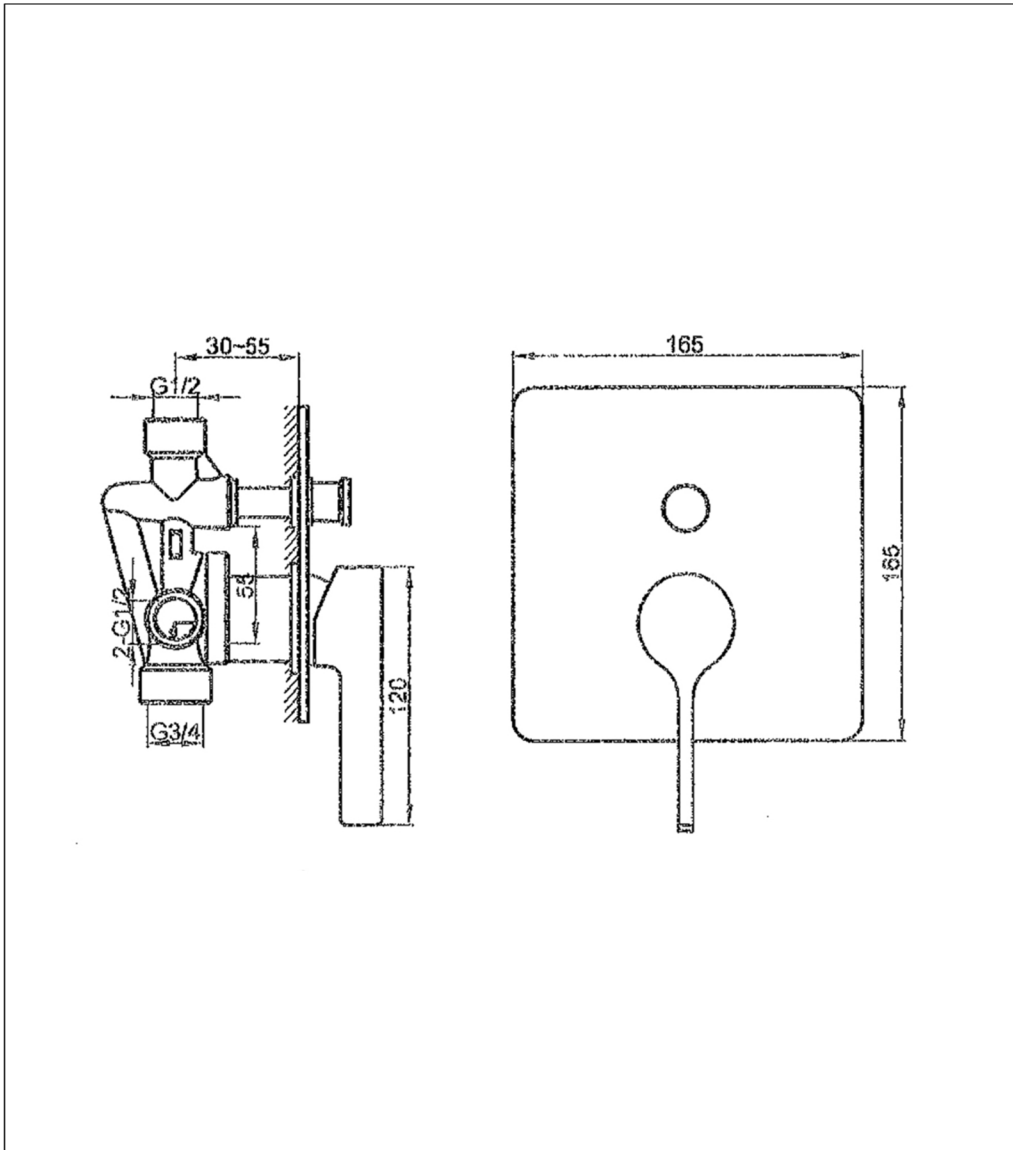

Technical Data Sheet

Product range: CURVE

Product code: 72075

Finishes Available: Chrome

Min Pressure:

HP 1

Approvals:

N/A

Connections:

G 1/2"

Warranty:

15 Years (5 on cartridges)

Flow Rate