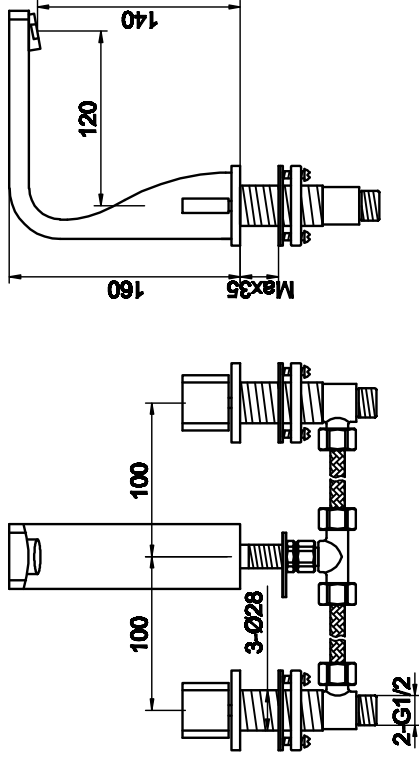

# 8' Wide Spread Faucet

Art.NO:72191

## Technique drawing

## Explosion drawing