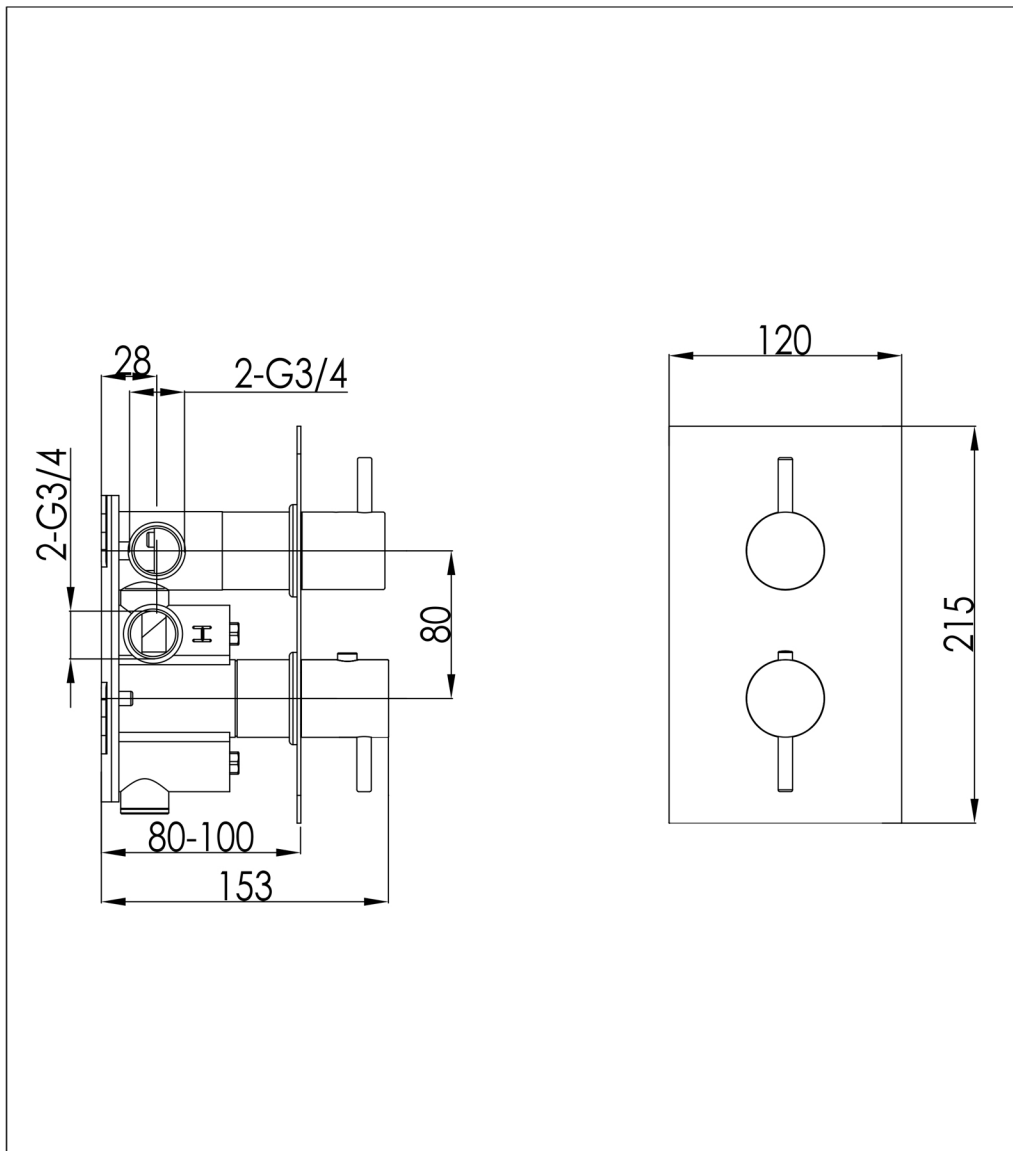

Technical Data Sheet

Product range: CURVE

Product code: 72671

Finishes Available: Chrome

Min Pressure:

MP 0.5

Approvals:

WRAS

Connections:

G3/4"

Warranty:

15 Years (5 on cartridges)

Flow Rate

0.2 Bar: 8.5 L/min

0.5 Bar: 12 L/min

1 Bar: 16 L/min