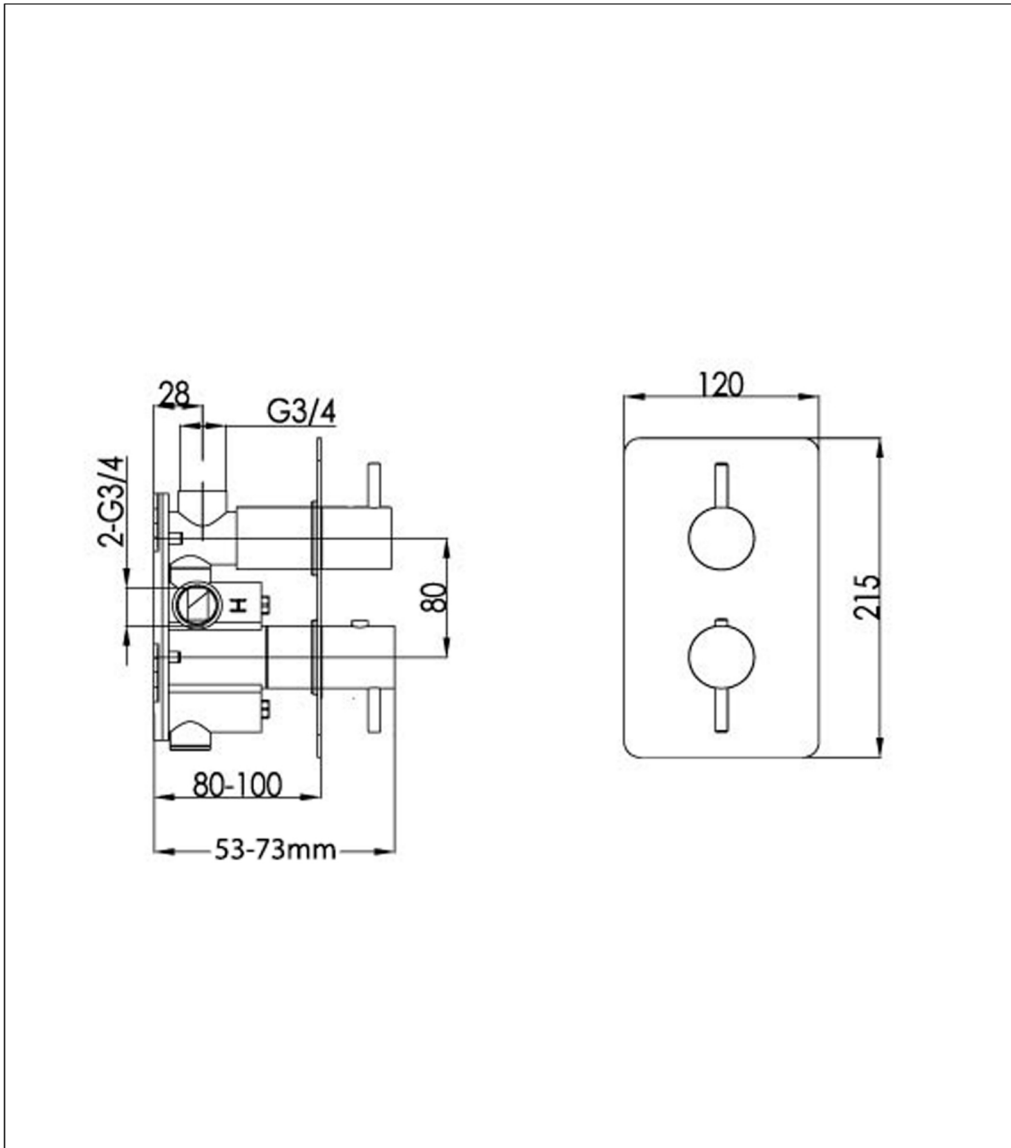

# Technical Data Sheet

Product range: CURVE

Product code: 72681

Finishes Available: Chrome

**Min Pressure:**

MP 0.5

**Approvals:**

WRAS

**Connections:**

G3/4"

**Warranty:**

15 Years (5 on cartridges)

## Flow Rate

0.2 Bar: 8.5 L/min

0.5 Bar: 12 L/min

1 Bar: 16 L/min

2 Bar: 22.5 L/min

3 Bar: 28.5 L/min