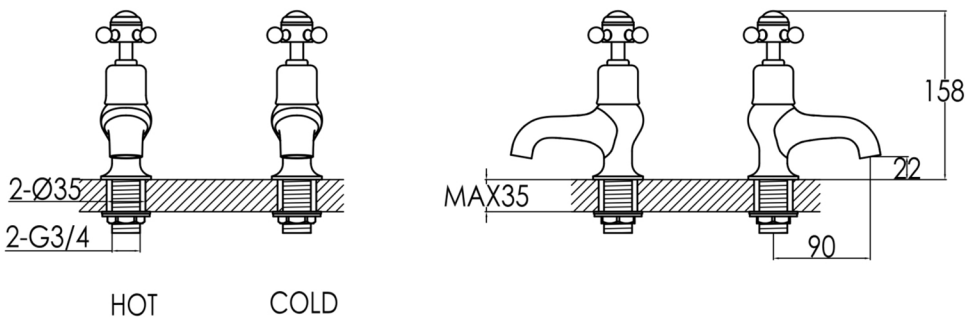

Technical Data Sheet

Product range: GROSVENOR

Product code: 76015, 76015G, GB76015

Finishes Available: Brass with Chrome, Antique Brass finishes

Min Pressure:

HP 1

Approvals:

N/A

Connections:

G 1/2"

Warranty:

15 Years (5 on cartridges)

Flow Rate

0.2Bar: 7.6L/min

0.5Bar: 8.6L/min

1Bar: 10L/min

2Bar: 14.8L/min

3Bar: 15.2L/min