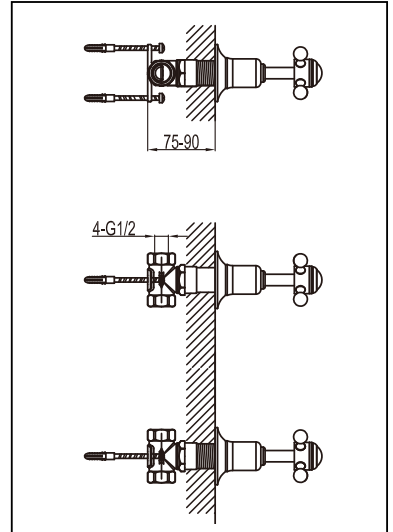

Coordinated Bathrooms Designed For You

GROSVENOR WALL VALVES 1/2"

Installation Steps

Dimension Drawing

Explosive drawing