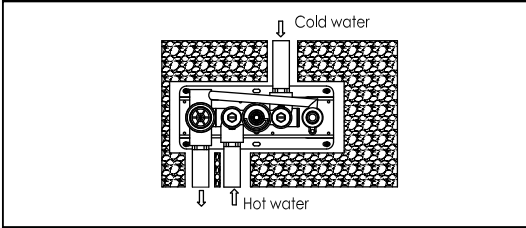

Coordinated Bathrooms Designed For You

GROSVENOR THERMOSTATIC CONCEALED 2 OUTLET
SHOWER VALVE, WITH SHOWER ATTACHMENT

Installation Steps

Dimension Drawing

Explosive drawing