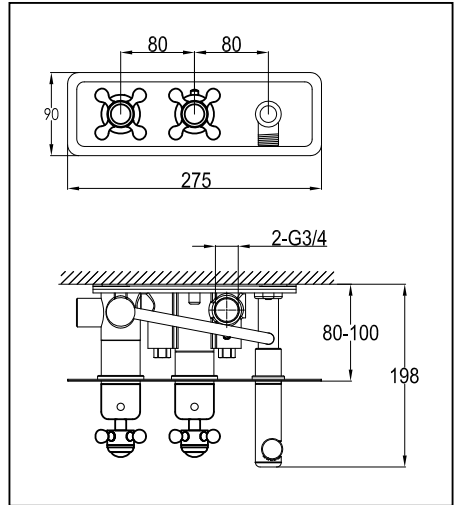

Coordinated Bathrooms Designed For You

GROSVENOR THERMOSTATIC CONCEALED 2 OUTLET
SHOWER VALVE, WITH SHOWER ATTACHMENT

Installation Steps

Dimension Drawing

Explosive drawing