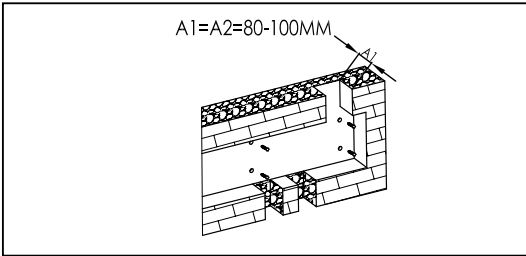

Coordinated Bathrooms Designed For You

GROSVENOR THERMOSTATIC CONCEALED 2 OUTLET
SHOWER VALVE, WITH SHOWER ATTACHMENT

Installation Steps

Dimension Drawing

Explosive drawing