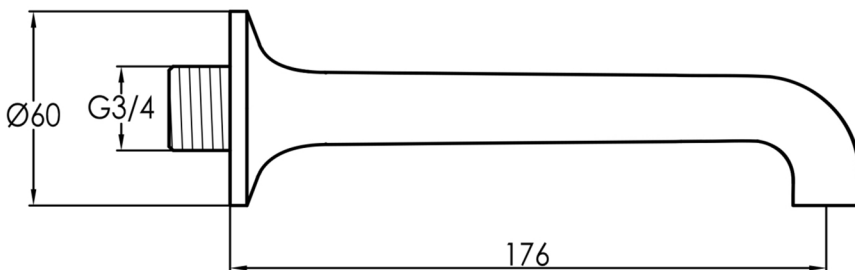

# Technical Data Sheet

Product range: GROSVENOR

Product code: 76/98/85439, 76/98/85439NK, 76/98/85439G

Finishes Available: Brass with Chrome, Antique Brass, Nickel finishes

**Min Pressure:**

LP 0.2

**Approvals:**

N/A

**Connections:**

G 3/4"

**Warranty:**

15 Years (5 on cartridges)

**Flow Rate**

0.2Bar: 7.6L/min

0.5Bar: 9.6L/min

1Bar: 12L/min

2Bar: 18L/min

3Bar: 21.6L/min