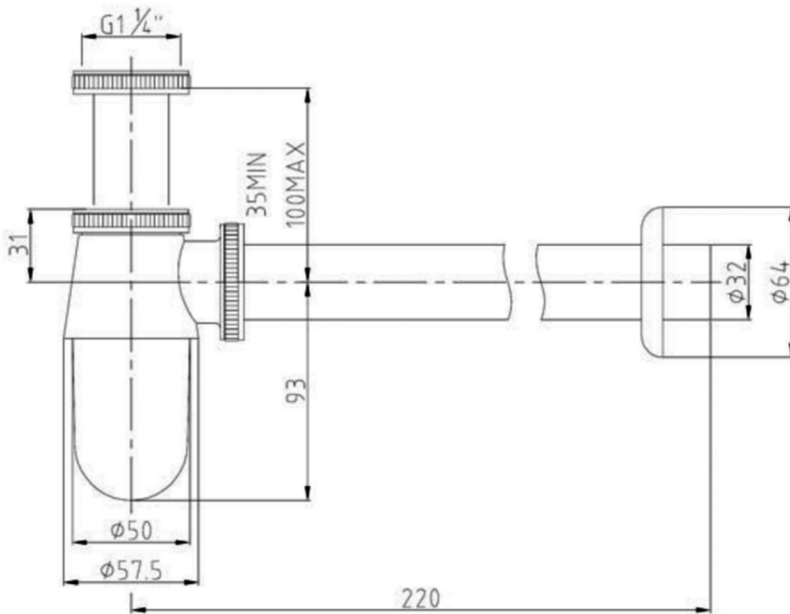

Technical Data Sheet

Product range: GROSVENOR

Product code: 771

Finishes Available: Brass with Chrome

Min Pressure:

Approvals:

Connections:

Warranty:

15 Years

Flow Rate