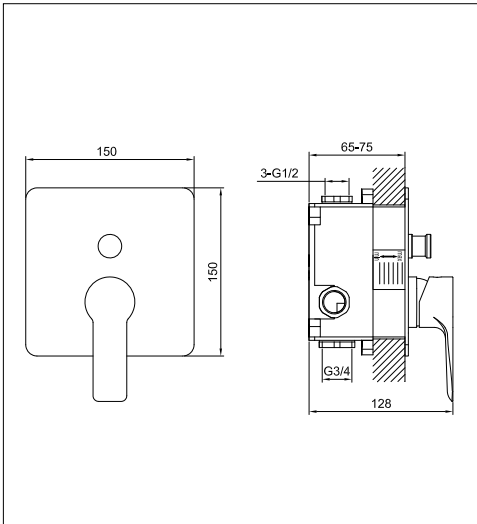

Coordinated Bathrooms Designed For You

AMORE CONCEALED SINGLE LEVER DIVERTER MANUAL VALVE

Installation Steps

Dimension Drawing

Explosive drawing