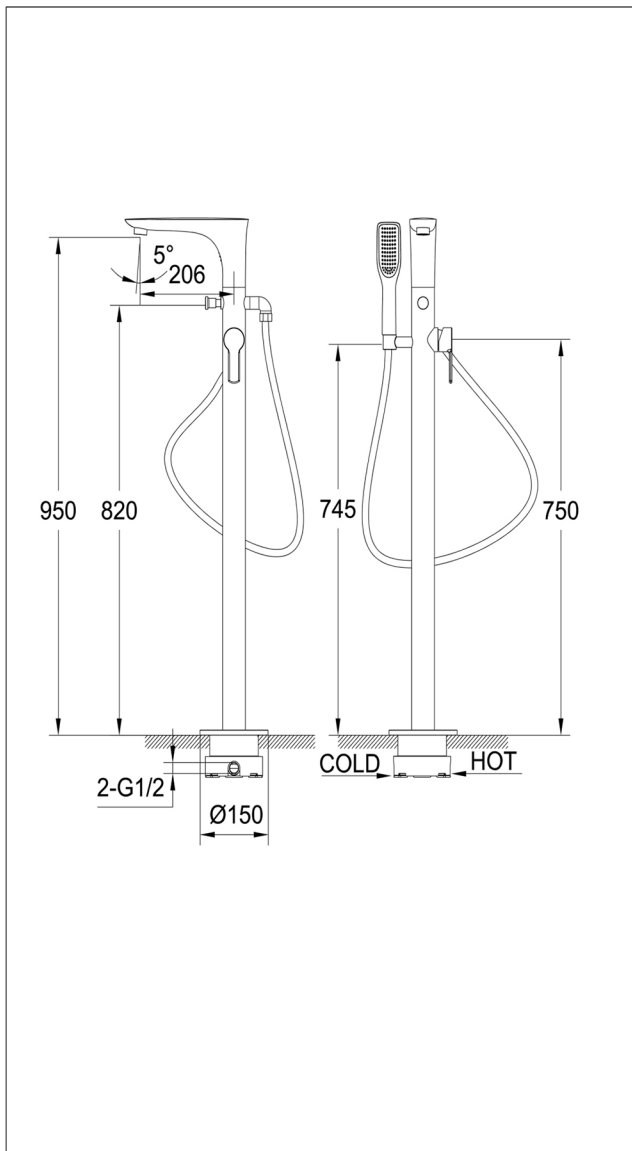

# Technical Data Sheet

Product range: AMORE

Product code: 79534

Finishes Available: Chrome

Min Pressure:

HP 1

Approvals:

N/A

Connections:

G 1/2"

Warranty:

15 Years (5 on cartridges)

## Flow Rate

Shower

0.5Bar: 8.7L/min

1Bar: 10L/min

2Bar: 11.5L/min

3Bar: 13.5L/min

## Flow Rate

Bath

0.5Bar: 9L/min

1Bar: 10.5L/min

2Bar: 12L/min

3Bar: 14L/min