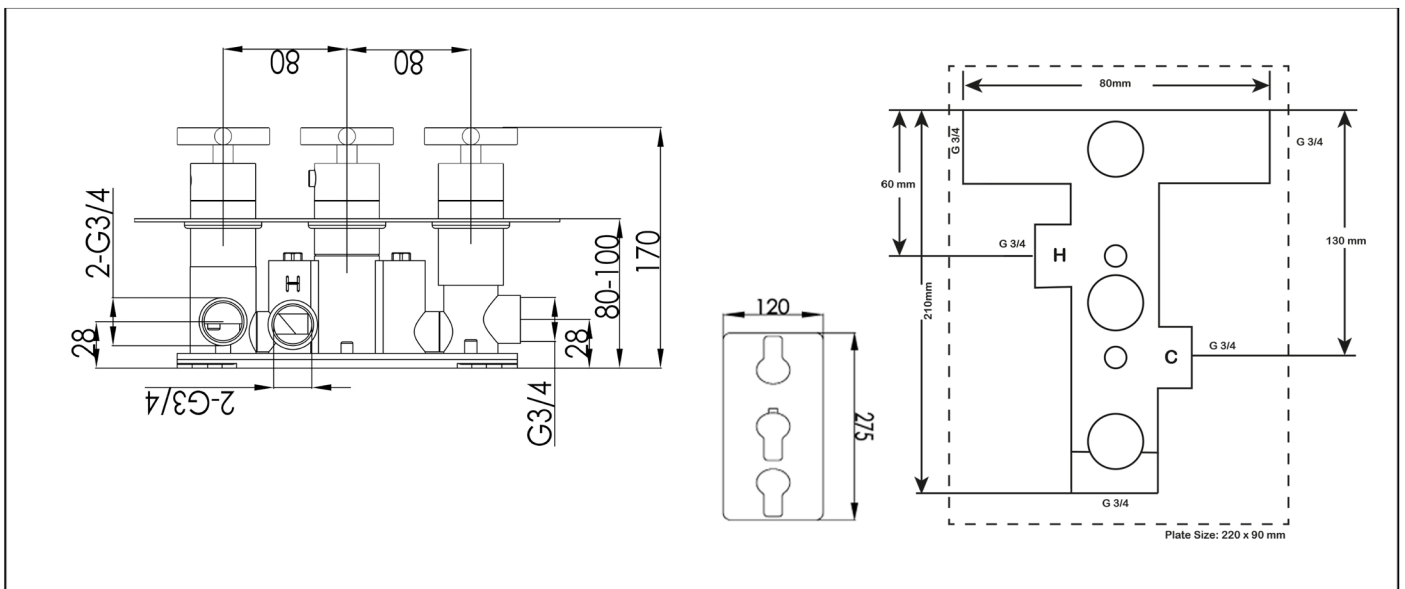

Technical Data Sheet

Product range: AMORE

Product code: 79692

Finishes Available: Chrome

Min Pressure:
MP 0.5

Approvals:
WRAS

Connections:
G3/4"

Warranty:
15 Years (5 on cartridges)

Flow Rate

Diverter side
0.2Bar: 8.5L/min
0.5Bar: 12L/min
1Bar: 16L/min
2Bar: 22.5L/min
3Bar: 28.5L/min

Flow Rate

On-Off side
0.2Bar: 12L/min
0.5Bar: 17L/min
1Bar: 21L/min
2Bar: 28.5L/min
3Bar: 36L/min