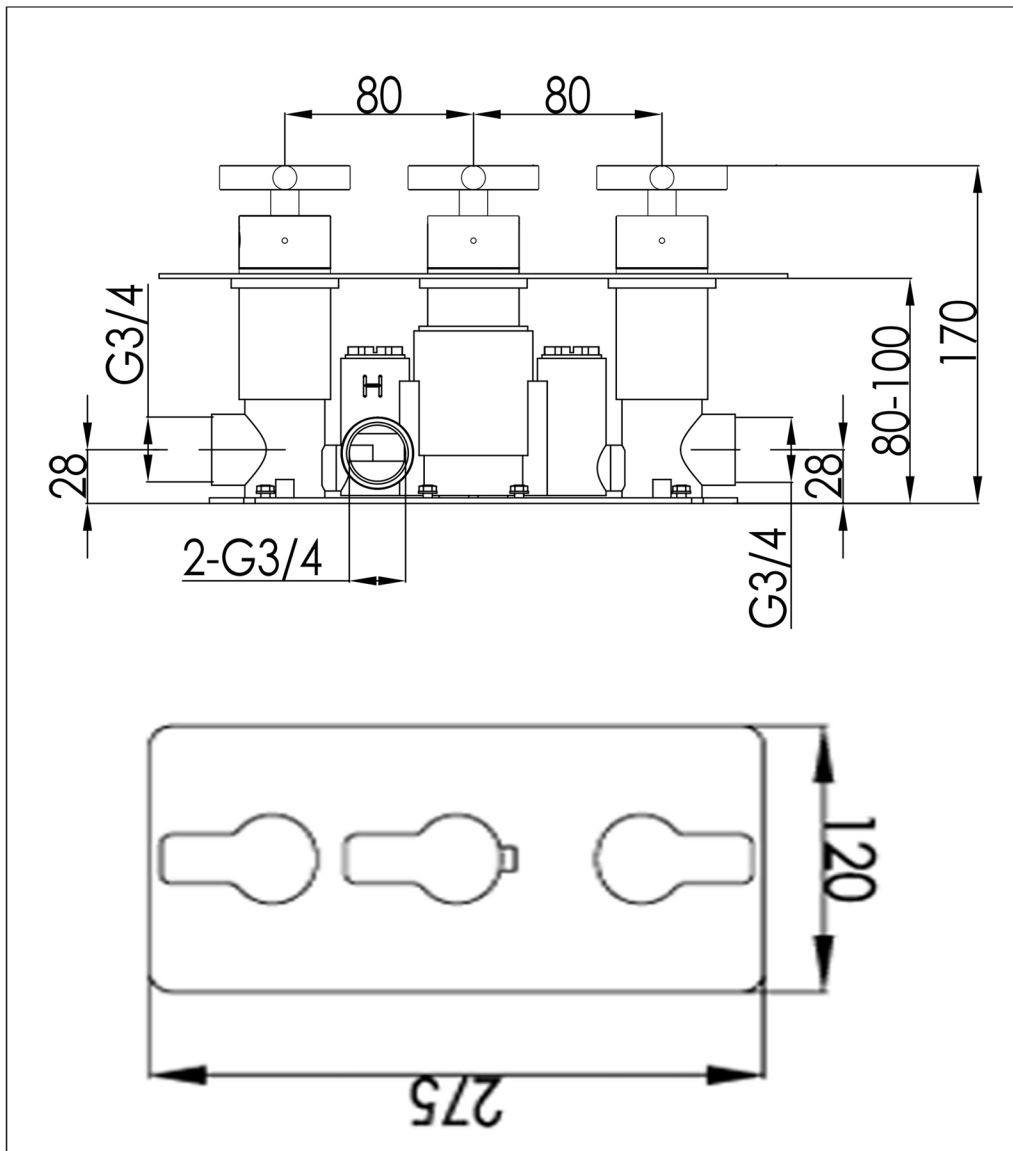

Technical Data Sheet

Product range: AMORE

Product code: 79693

Finishes Available: Chrome

Min Pressure:

MP 0.5

Approvals:

WRAS

Connections:

G3/4"

Warranty:

15 Years (5 on cartridges)

Flow Rate

0.2 Bar: 12 L/min

0.5 Bar: 17 L/min

1 Bar: 21 L/min