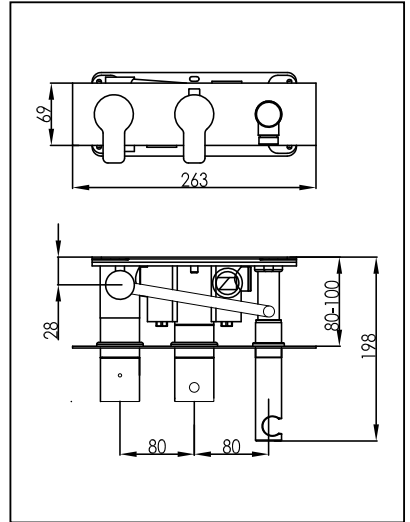

Coordinated Bathrooms Designed For You

AMORE THERMOSTATIC CONCEALED 2
OUTLET VALVE ATT. HANDSET

Installation Steps

Dimension Drawing

Explosive drawing