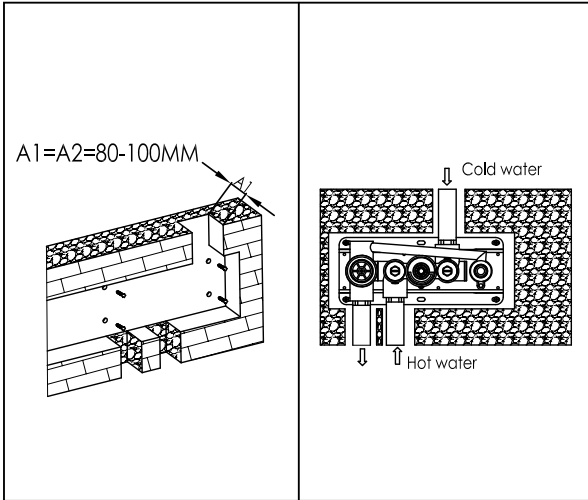

Coordinated Bathrooms Designed For You

AMORE THERMOSTATIC CONCEALED 2
OUTLET VALVE ATT. HANDSET

Installation Steps

Dimension Drawing

Explosive drawing