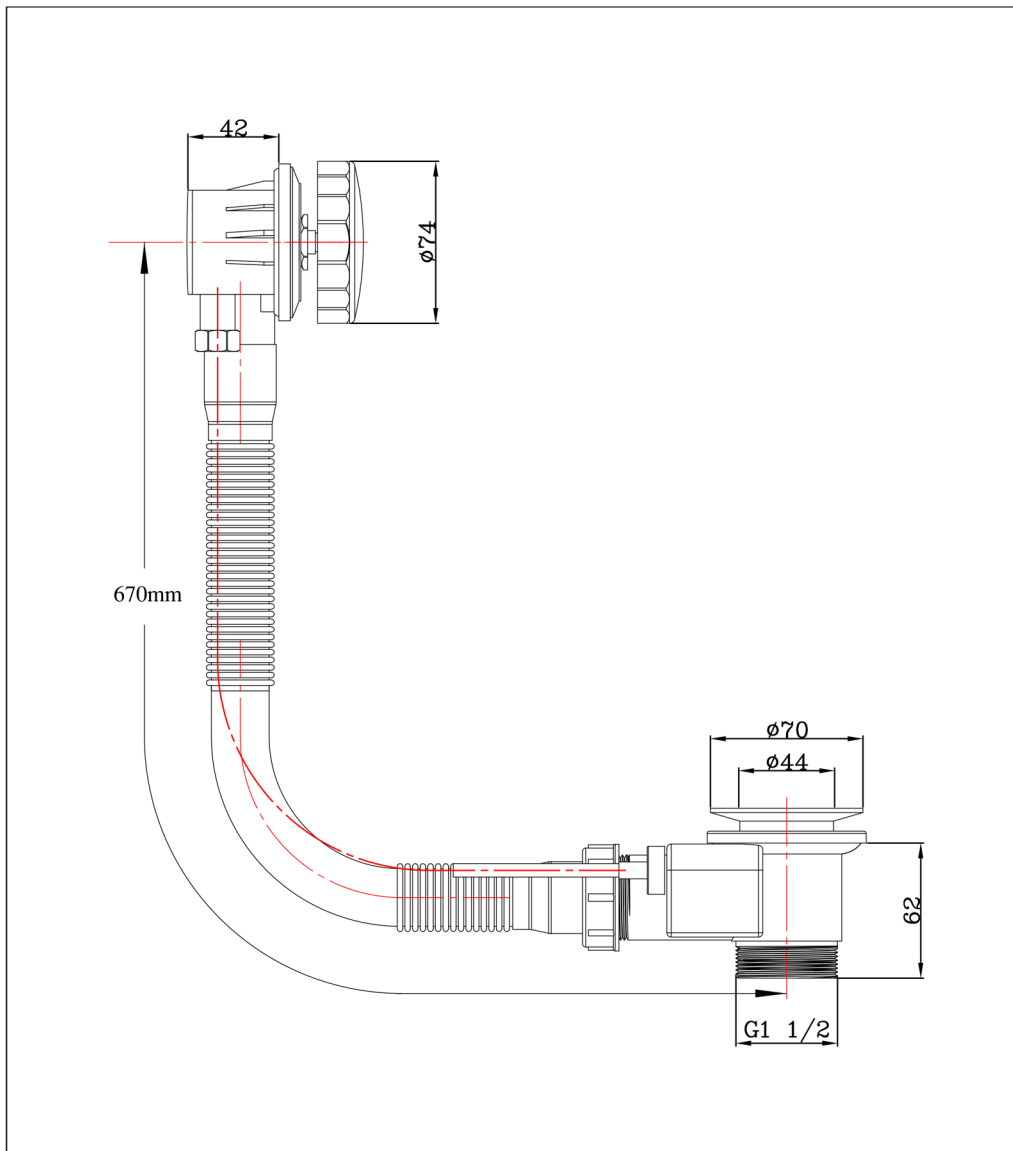

# Technical Data Sheet

Product range: Bath Waste

Product code: 809A

Finishes Available: Chrome

Min Pressure:  
MP 0.5

Approvals:  
N/A

Connections:  
G 1/2"

Warranty:  
2 Years